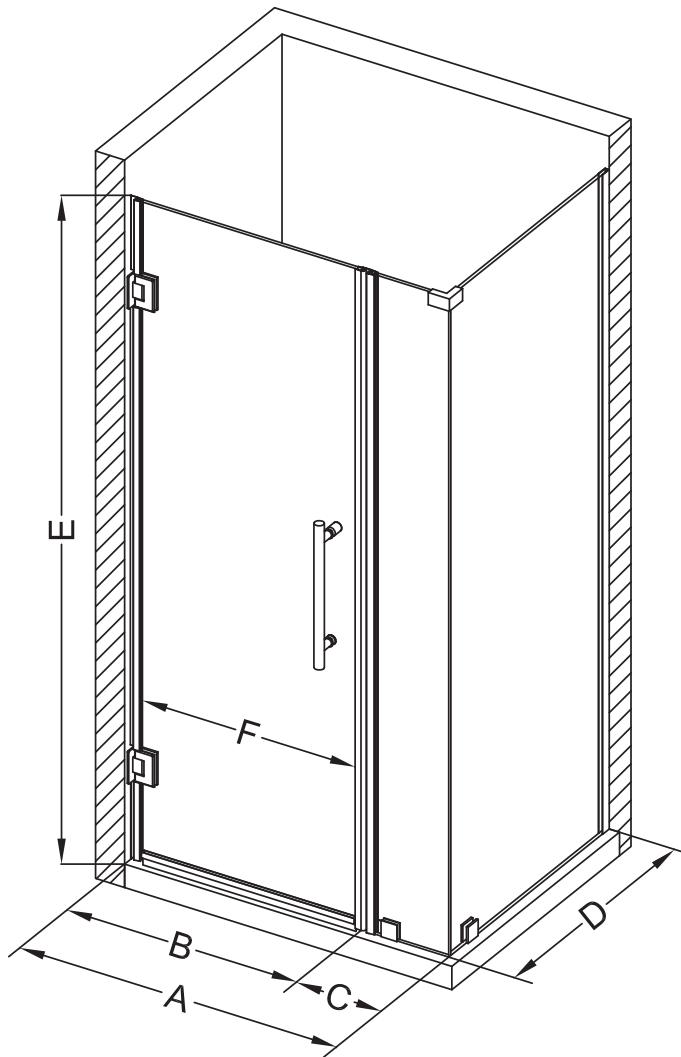

Aston Bromley SEN967-3024

MODEL	WALL OPENING (A)	DOOR PANEL (B)	FIXED PANEL (C)	RETURN PANEL (D)	HEIGHT (E)	DOOR WALK THROUGH (F)
SEN967-302430-10	29 1/4"-30 1/4"	23 5/8"	5 5/8"	30"-30 3/8"	72"	21 5/8"-22 5/8"
SEN967-302432-10	29 1/4"-30 1/4"	23 5/8"	5 5/8"	32"-32 3/8"	72"	21 5/8"-22 5/8"
SEN967-302434-10	29 1/4"-30 1/4"	23 5/8"	5 5/8"	34"-34 3/8"	72"	21 5/8"-22 5/8"
SEN967-302436-10	29 1/4"-30 1/4"	23 5/8"	5 5/8"	36"-36 3/8"	72"	21 5/8"-22 5/8"
SEN967-302438-10	29 1/4"-30 1/4"	23 5/8"	5 5/8"	38"-38 3/8"	72"	21 5/8"-22 5/8"