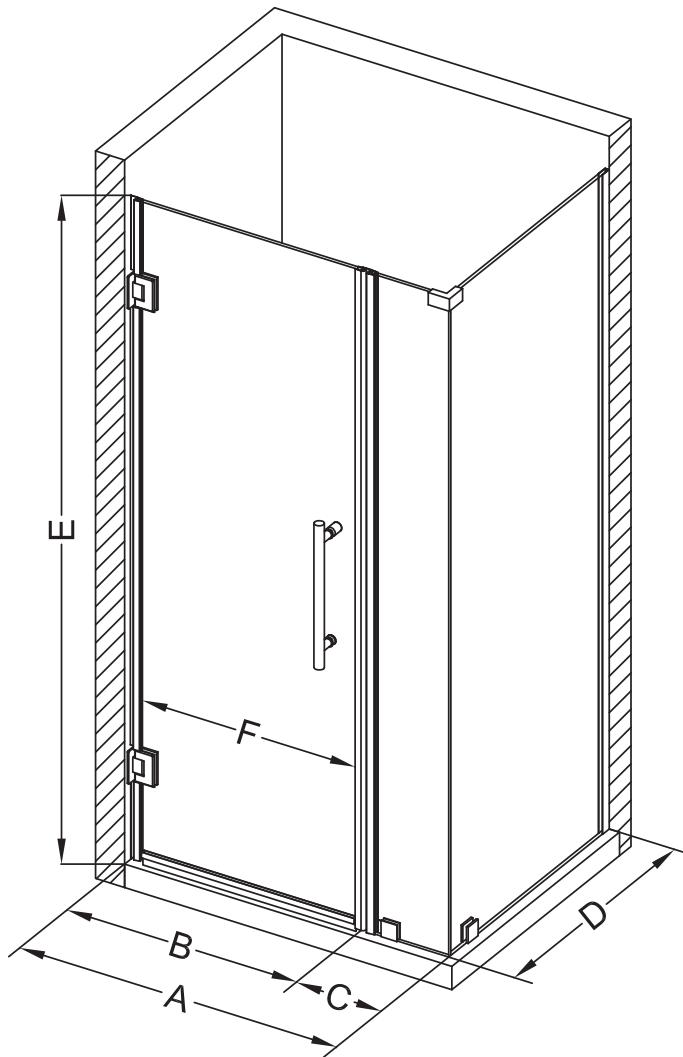

Aston Bromley SEN967-2822

MODEL	WALL OPENING (A)	DOOR PANEL (B)	FIXED PANEL (C)	RETURN PANEL (D)	HEIGHT (E)	DOOR WALK THROUGH (F)
SEN967-282230-10	27 1/4"-28 1/4"	21 5/8"	5 5/8"	30"-30 3/8"	72"	19 5/8"-20 5/8"
SEN967-282232-10	27 1/4"-28 1/4"	21 5/8"	5 5/8"	32"-32 3/8"	72"	19 5/8"-20 5/8"
SEN967-282234-10	27 1/4"-28 1/4"	21 5/8"	5 5/8"	34"-34 3/8"	72"	19 5/8"-20 5/8"
SEN967-282236-10	27 1/4"-28 1/4"	21 5/8"	5 5/8"	36"-36 3/8"	72"	19 5/8"-20 5/8"
SEN967-282238-10	27 1/4"-28 1/4"	21 5/8"	5 5/8"	38"-38 3/8"	72"	19 5/8"-20 5/8"