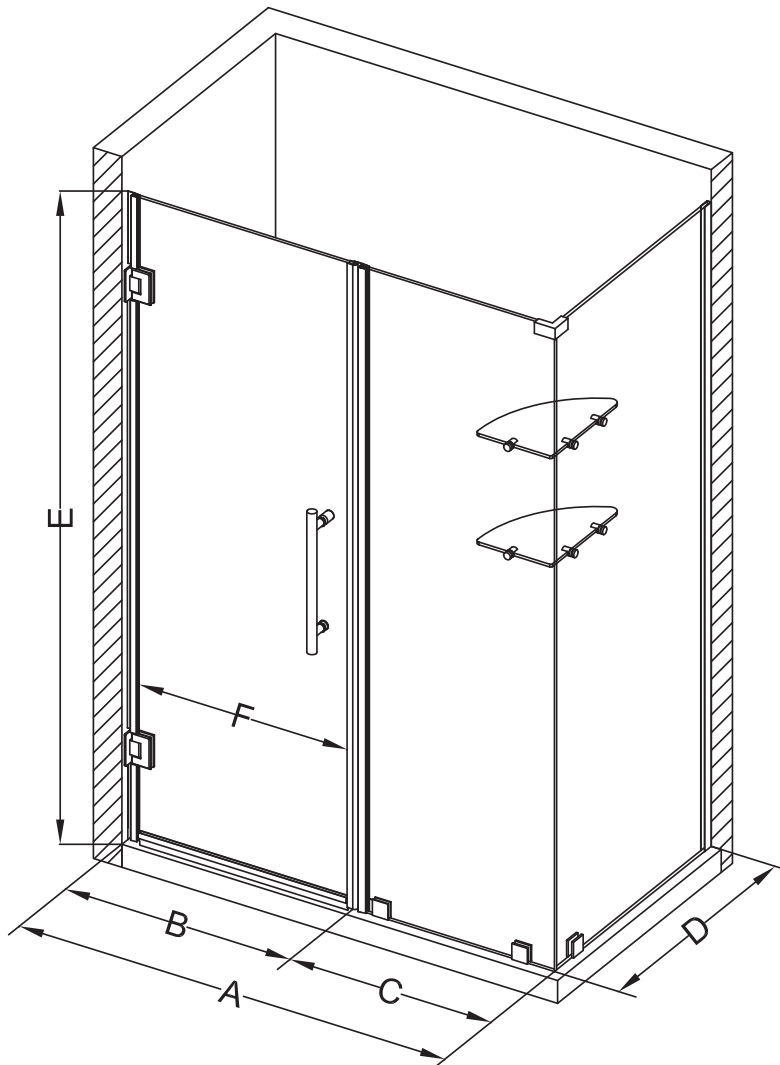

Aston Bromley GS SEN962-7638

MODEL	WALL OPENING (A)	DOOR PANEL (B)	FIXED PANEL (C)	RETURN PANEL (D)	HEIGHT (E)	DOOR WALK THROUGH (F)
SEN962-763830-10	75 1/4"-76 1/4"	37 5/8"	37 5/8"	30"-30 3/8"	72"	35 5/8"-36 5/8"
SEN962-763832-10	75 1/4"-76 1/4"	37 5/8"	37 5/8"	32"-32 3/8"	72"	35 5/8"-36 5/8"
SEN962-763834-10	75 1/4"-76 1/4"	37 5/8"	37 5/8"	34"-34 3/8"	72"	35 5/8"-36 5/8"
SEN962-763836-10	75 1/4"-76 1/4"	37 5/8"	37 5/8"	36"-36 3/8"	72"	35 5/8"-36 5/8"
SEN962-763838-10	27 1/4"-28 1/4"	21 5/8"	37 5/8"	38"-38 3/8"	72"	35 5/8"-36 5/8"