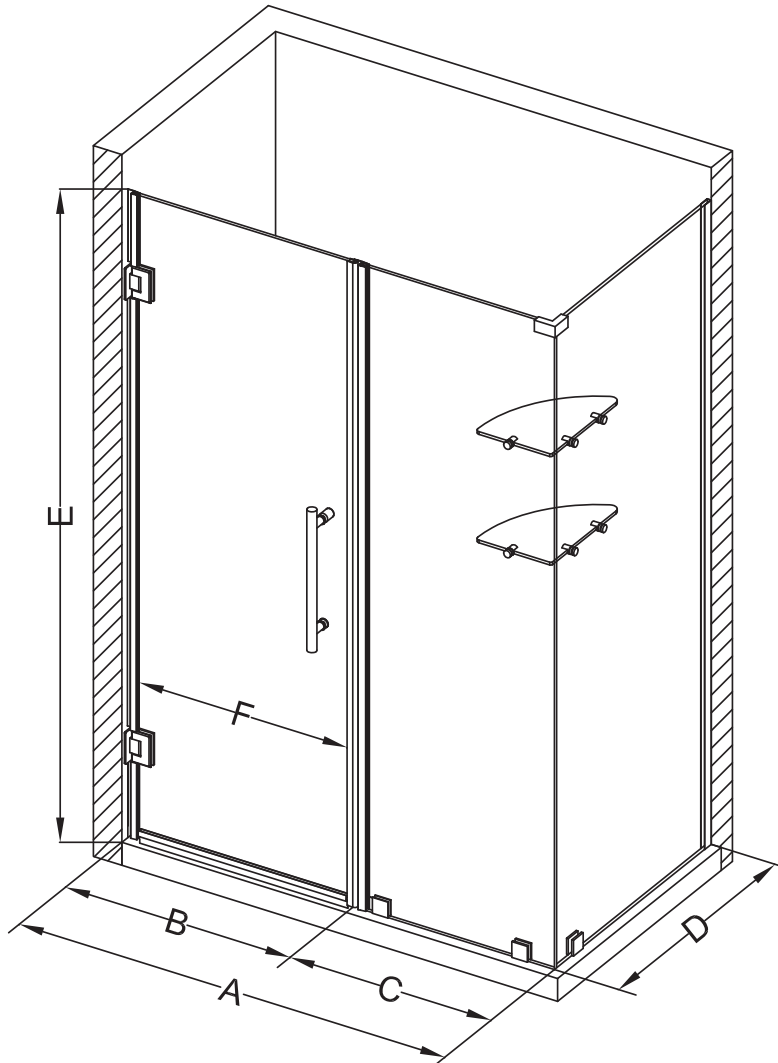

Aston Bromley GS SEN962-7438

MODEL	WALL OPENING (A)	DOOR PANEL (B)	FIXED PANEL (C)	RETURN PANEL (D)	HEIGHT (E)	DOOR WALK THROUGH (F)
SEN962-743830-10	73 1/4"-74 1/4"	37 5/8"	35 5/8"	30"-30 3/8"	72"	35 5/8"-36 5/8"
SEN962-743832-10	73 1/4"-74 1/4"	37 5/8"	35 5/8"	32"-32 3/8"	72"	35 5/8"-36 5/8"
SEN962-743834-10	73 1/4"-74 1/4"	37 5/8"	35 5/8"	34"-34 3/8"	72"	35 5/8"-36 5/8"
SEN962-743836-10	73 1/4"-74 1/4"	37 5/8"	35 5/8"	36"-36 3/8"	72"	35 5/8"-36 5/8"
SEN962-743838-10	73 1/4"-74 1/4"	37 5/8"	35 5/8"	38"-38 3/8"	72"	35 5/8"-36 5/8"