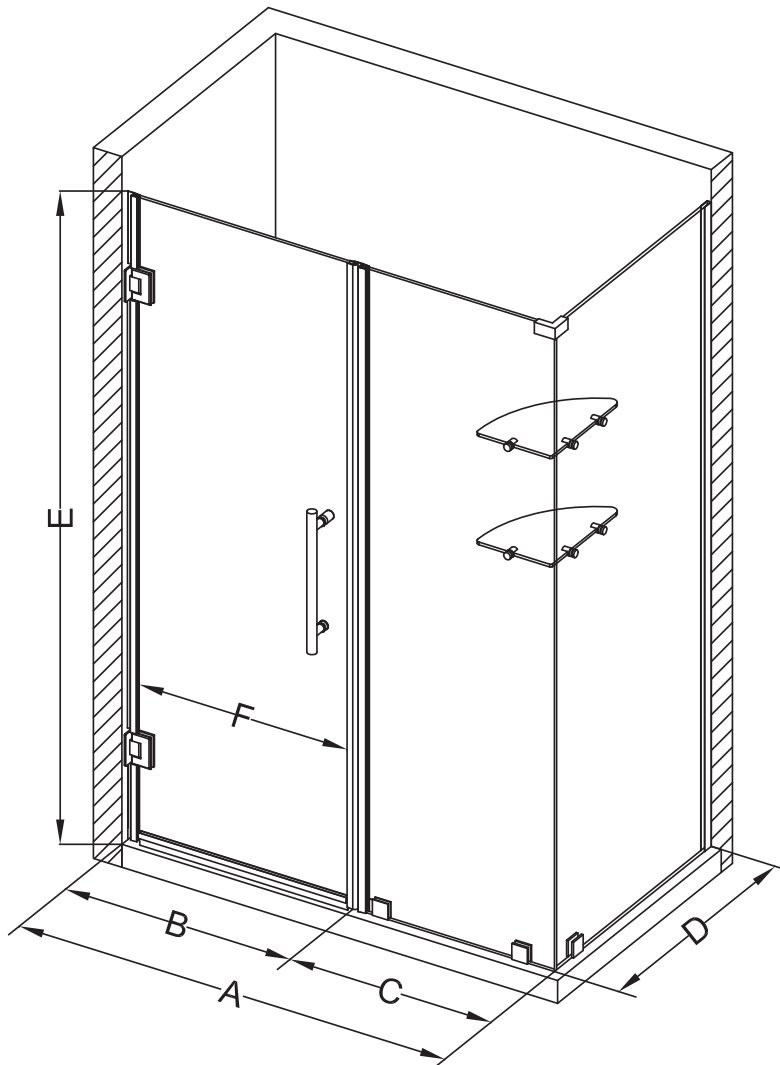

# Aston Bromley GS SEN962-7238

MODEL	WALL OPENING (A)	DOOR PANEL (B)	FIXED PANEL (C)	RETURN PANEL (D)	HEIGHT (E)	DOOR WALK THROUGH (F)
SEN962-723830-10	71 1/4"-72 1/4"	37 5/8"	33 5/8"	30"-30 3/8"	72"	35 5/8"-36 5/8"
SEN962-723832-10	71 1/4"-72 1/4"	37 5/8"	33 5/8"	32"-32 3/8"	72"	35 5/8"-36 5/8"
SEN962-723834-10	71 1/4"-72 1/4"	37 5/8"	33 5/8"	34"-34 3/8"	72"	35 5/8"-36 5/8"
SEN962-723836-10	71 1/4"-72 1/4"	37 5/8"	33 5/8"	36"-36 3/8"	72"	35 5/8"-36 5/8"
SEN962-723838-10	71 1/4"-72 1/4"	37 5/8"	33 5/8"	38"-38 3/8"	72"	35 5/8"-36 5/8"