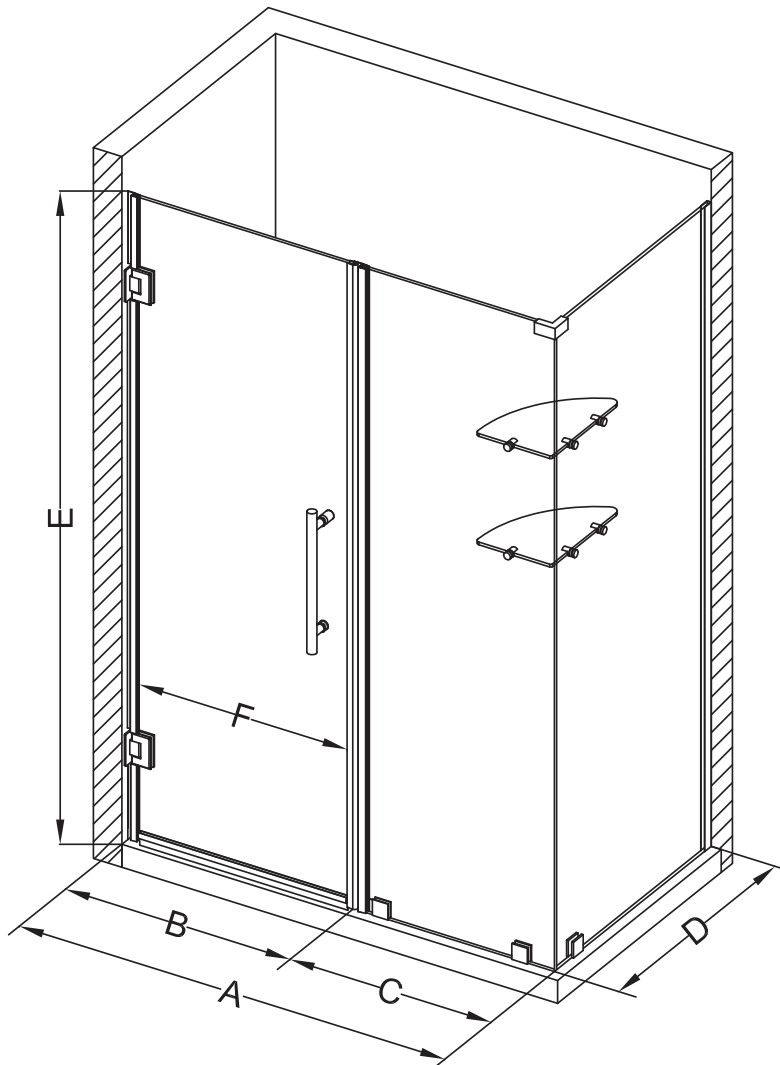

Aston Bromley GS SEN962-7236

MODEL	WALL OPENING (A)	DOOR PANEL (B)	FIXED PANEL (C)	RETURN PANEL (D)	HEIGHT (E)	DOOR WALK THROUGH (F)
SEN962-723630-10	71 1/4"-72 1/4"	35 5/8"	35 5/8"	30"-30 3/8"	72"	33 5/8"-34 5/8"
SEN962-723632-10	71 1/4"-72 1/4"	35 5/8"	35 5/8"	32"-32 3/8"	72"	33 5/8"-34 5/8"
SEN962-723634-10	71 1/4"-72 1/4"	35 5/8"	35 5/8"	34"-34 3/8"	72"	33 5/8"-34 5/8"
SEN962-723636-10	71 1/4"-72 1/4"	35 5/8"	35 5/8"	36"-36 3/8"	72"	33 5/8"-34 5/8"
SEN962-723638-10	71 1/4"-72 1/4"	35 5/8"	35 5/8"	38"-38 3/8"	72"	33 5/8"-34 5/8"