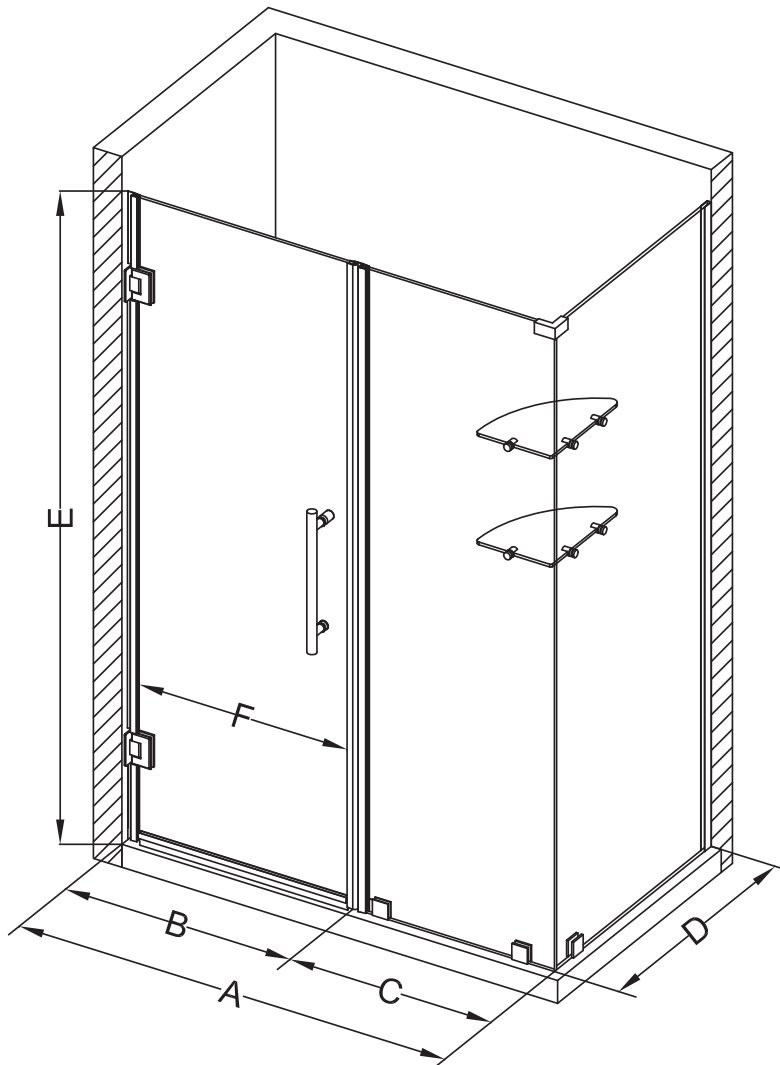

# Aston Bromley GS SEN962-7234

MODEL	WALL OPENING (A)	DOOR PANEL (B)	FIXED PANEL (C)	RETURN PANEL (D)	HEIGHT (E)	DOOR WALK THROUGH (F)
SEN962-723430-10	71 1/4"-72 1/4"	33 5/8"	37 5/8"	30"-30 3/8"	72"	31 5/8"-32 5/8"
SEN962-723432-10	71 1/4"-72 1/4"	33 5/8"	37 5/8"	32"-32 3/8"	72"	31 5/8"-32 5/8"
SEN962-723434-10	71 1/4"-72 1/4"	33 5/8"	37 5/8"	34"-34 3/8"	72"	31 5/8"-32 5/8"
SEN962-723436-10	71 1/4"-72 1/4"	33 5/8"	37 5/8"	36"-36 3/8"	72"	31 5/8"-32 5/8"
SEN962-723438-10	71 1/4"-72 1/4"	33 5/8"	37 5/8"	38"-38 3/8"	72"	31 5/8"-32 5/8"