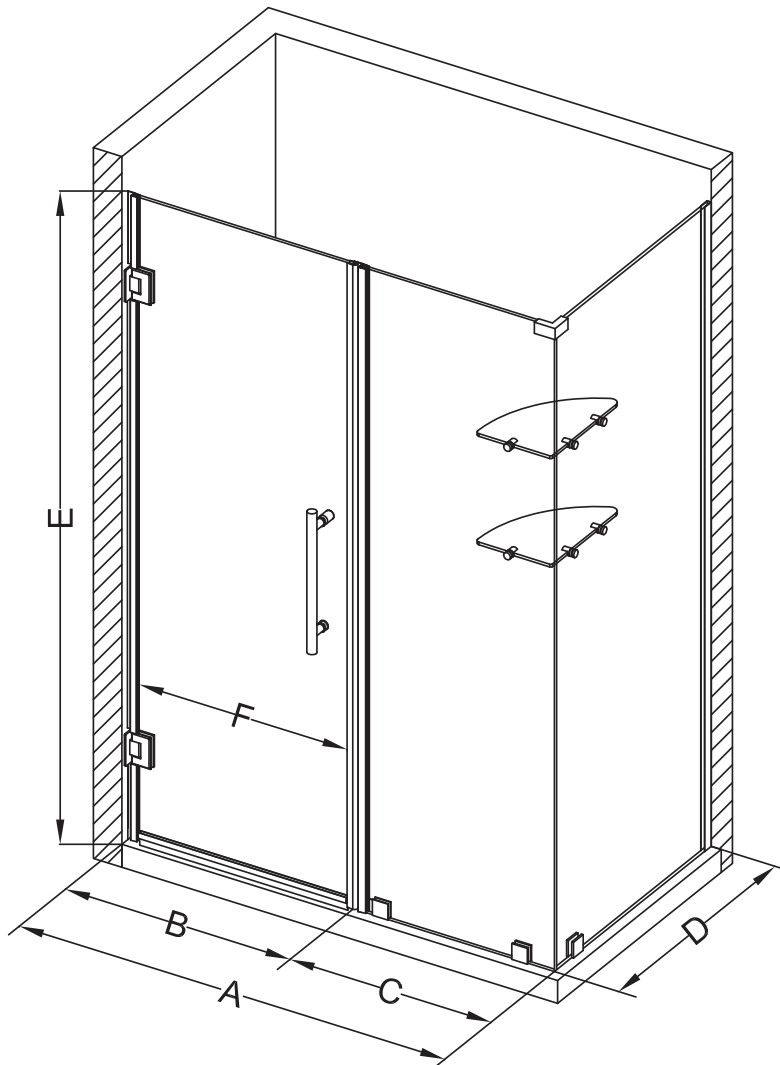

Aston Bromley GS SEN962-7135

MODEL	WALL OPENING (A)	DOOR PANEL (B)	FIXED PANEL (C)	RETURN PANEL (D)	HEIGHT (E)	DOOR WALK THROUGH (F)
SEN962-713530-10	70 1/4"-71 1/4"	34 5/8"	35 5/8"	30"-30 3/8"	72"	32 5/8"-33 5/8"
SEN962-713532-10	70 1/4"-71 1/4"	34 5/8"	35 5/8"	32"-32 3/8"	72"	32 5/8"-33 5/8"
SEN962-713534-10	70 1/4"-71 1/4"	34 5/8"	35 5/8"	34"-34 3/8"	72"	32 5/8"-33 5/8"
SEN962-713536-10	70 1/4"-71 1/4"	34 5/8"	35 5/8"	36"-36 3/8"	72"	32 5/8"-33 5/8"
SEN962-713538-10	70 1/4"-71 1/4"	34 5/8"	35 5/8"	38"-38 3/8"	72"	32 5/8"-33 5/8"