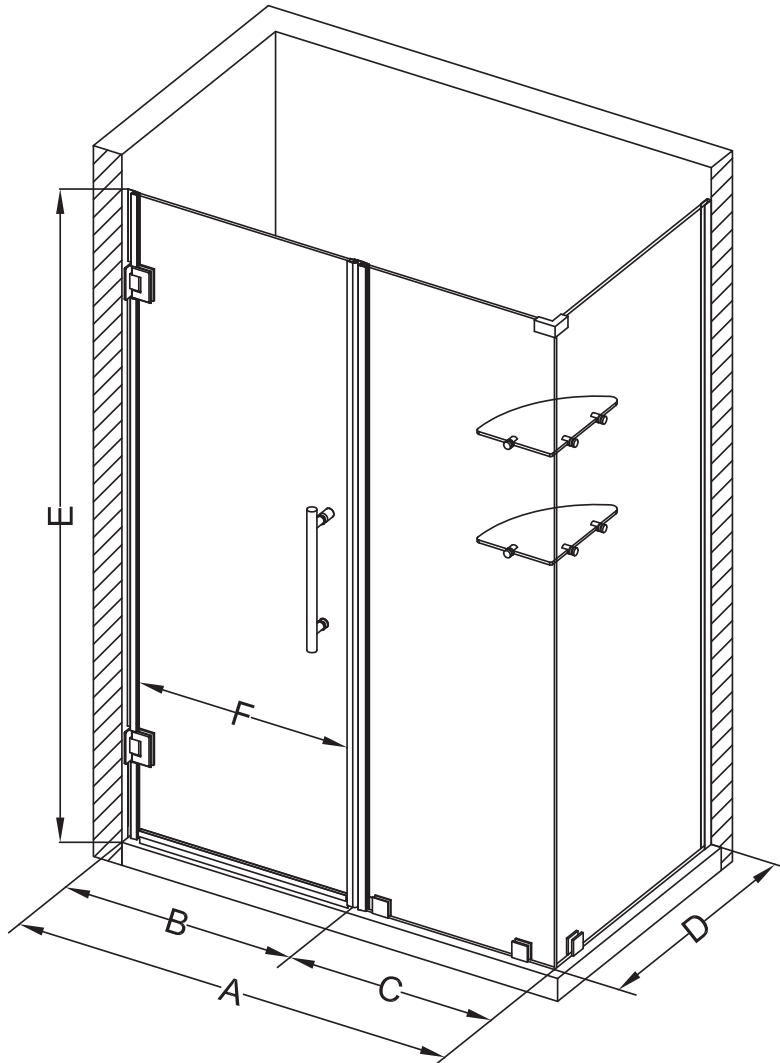

Aston Bromley GS SEN962-7038

MODEL	WALL OPENING (A)	DOOR PANEL (B)	FIXED PANEL (C)	RETURN PANEL (D)	HEIGHT (E)	DOOR WALK THROUGH (F)
SEN962-703830-10	69 1/4"-70 1/4"	37 5/8"	31 5/8"	30"-30 3/8"	72"	35 5/8"-36 5/8"
SEN962-703832-10	69 1/4"-70 1/4"	37 5/8"	31 5/8"	32"-32 3/8"	72"	35 5/8"-36 5/8"
SEN962-703834-10	69 1/4"-70 1/4"	37 5/8"	31 5/8"	34"-34 3/8"	72"	35 5/8"-36 5/8"
SEN962-703836-10	69 1/4"-70 1/4"	37 5/8"	31 5/8"	36"-36 3/8"	72"	35 5/8"-36 5/8"
SEN962-703838-10	69 1/4"-70 1/4"	37 5/8"	31 5/8"	38"-38 3/8"	72"	35 5/8"-36 5/8"