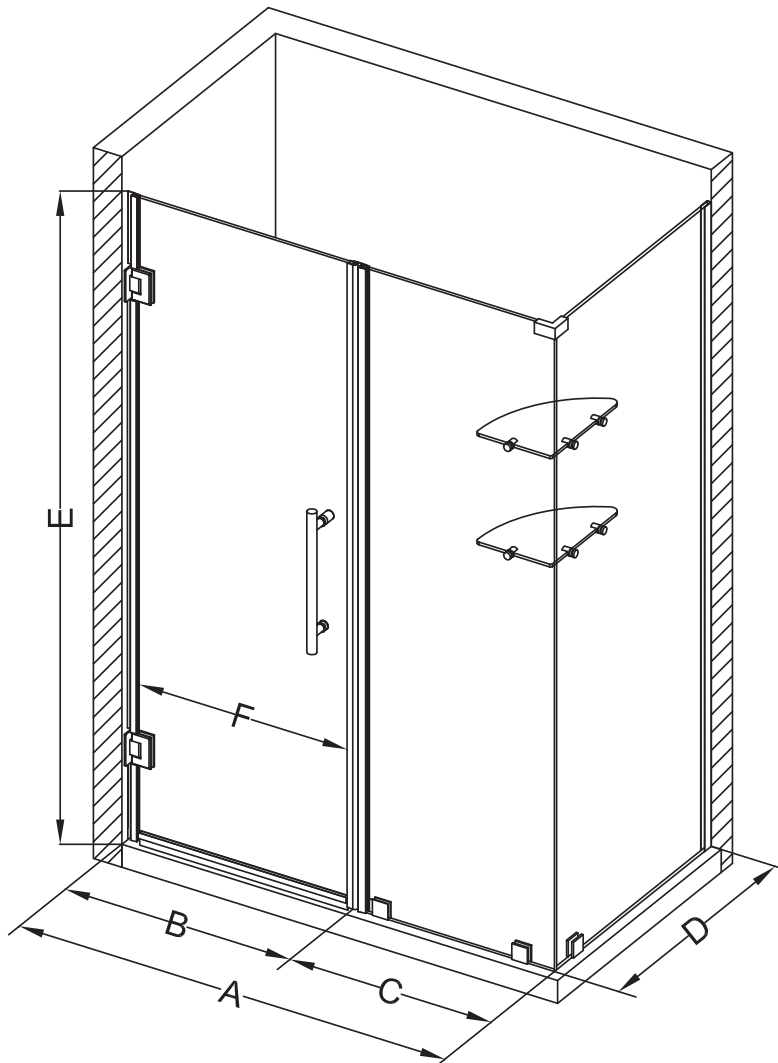

# Aston Bromley GS SEN962-7032

MODEL	WALL OPENING (A)	DOOR PANEL (B)	FIXED PANEL (C)	RETURN PANEL (D)	HEIGHT (E)	DOOR WALK THROUGH (F)
SEN962-703230-10	69 1/4"-70 1/4"	31 5/8"	37 5/8"	30"-30 3/8"	72"	29 5/8"-30 5/8"
SEN962-703232-10	69 1/4"-70 1/4"	31 5/8"	37 5/8"	32"-32 3/8"	72"	29 5/8"-30 5/8"
SEN962-703234-10	69 1/4"-70 1/4"	31 5/8"	37 5/8"	34"-34 3/8"	72"	29 5/8"-30 5/8"
SEN962-703236-10	69 1/4"-70 1/4"	31 5/8"	37 5/8"	36"-36 3/8"	72"	29 5/8"-30 5/8"
SEN962-703238-10	69 1/4"-70 1/4"	31 5/8"	37 5/8"	38"-38 3/8"	72"	29 5/8"-30 5/8"