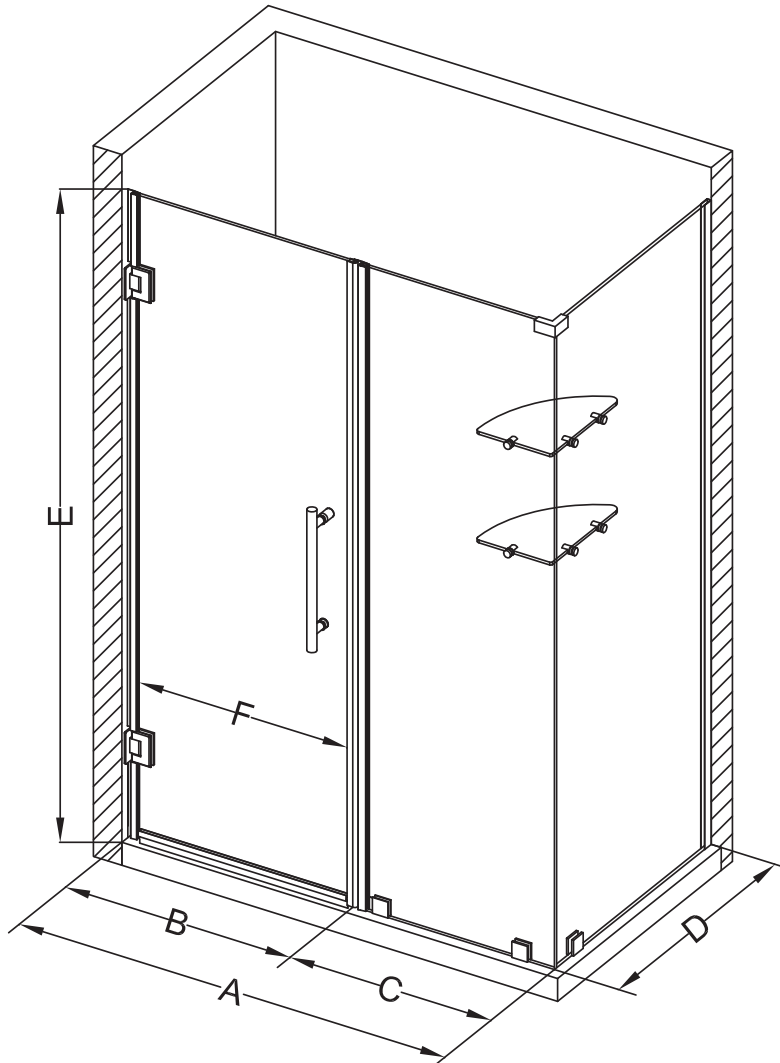

Aston Bromley GS SEN962-6933

MODEL	WALL OPENING (A)	DOOR PANEL (B)	FIXED PANEL (C)	RETURN PANEL (D)	HEIGHT (E)	DOOR WALK THROUGH (F)
SEN962-693330-10	68 1/4"-69 1/4"	32 5/8"	35 5/8"	30"-30 3/8"	72"	30 5/8"-31 5/8"
SEN962-693332-10	68 1/4"-69 1/4"	32 5/8"	35 5/8"	32"-32 3/8"	72"	30 5/8"-31 5/8"
SEN962-693334-10	68 1/4"-69 1/4"	32 5/8"	35 5/8"	34"-34 3/8"	72"	30 5/8"-31 5/8"
SEN962-693336-10	68 1/4"-69 1/4"	32 5/8"	35 5/8"	36"-36 3/8"	72"	30 5/8"-31 5/8"
SEN962-693338-10	68 1/4"-69 1/4"	32 5/8"	35 5/8"	38"-38 3/8"	72"	30 5/8"-31 5/8"