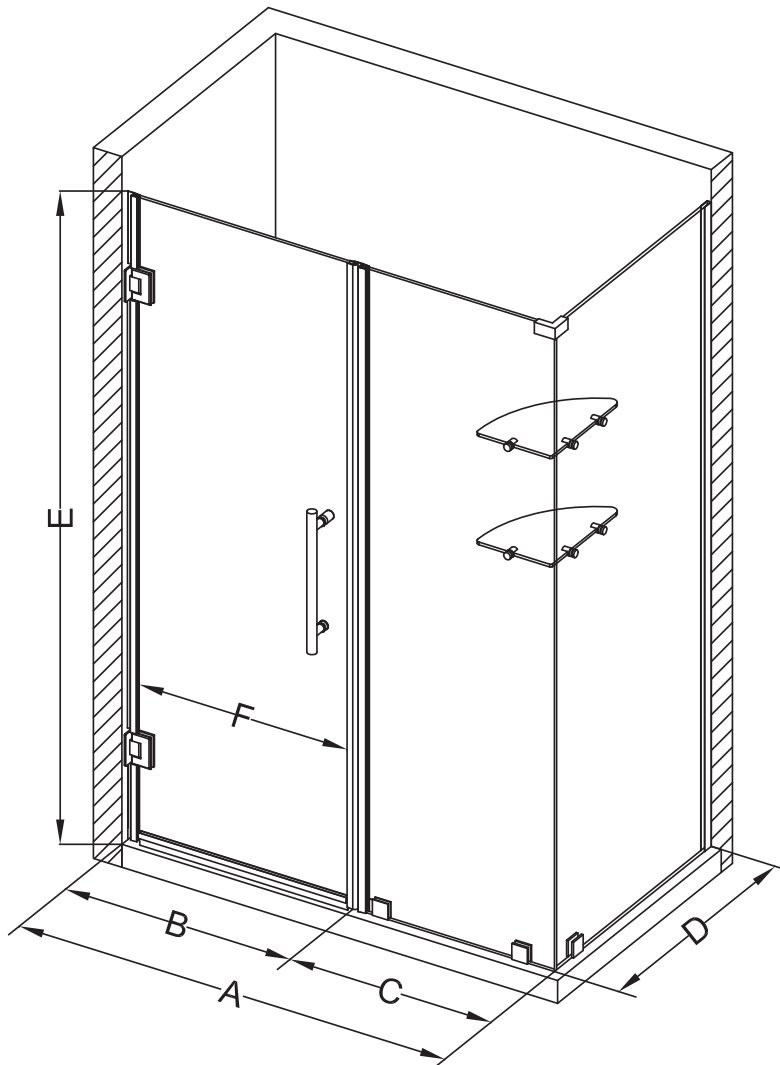

Aston Bromley GS SEN962-6838

MODEL	WALL OPENING (A)	DOOR PANEL (B)	FIXED PANEL (C)	RETURN PANEL (D)	HEIGHT (E)	DOOR WALK THROUGH (F)
SEN962-683830-10	67 1/4"-68 1/4"	37 5/8"	29 5/8"	30"-30 3/8"	72"	35 5/8"-36 5/8"
SEN962-683832-10	67 1/4"-68 1/4"	37 5/8"	29 5/8"	32"-32 3/8"	72"	35 5/8"-36 5/8"
SEN962-683834-10	67 1/4"-68 1/4"	37 5/8"	29 5/8"	34"-34 3/8"	72"	35 5/8"-36 5/8"
SEN962-683836-10	67 1/4"-68 1/4"	37 5/8"	29 5/8"	36"-36 3/8"	72"	35 5/8"-36 5/8"
SEN962-683838-10	67 1/4"-68 1/4"	37 5/8"	29 5/8"	38"-38 3/8"	72"	35 5/8"-36 5/8"