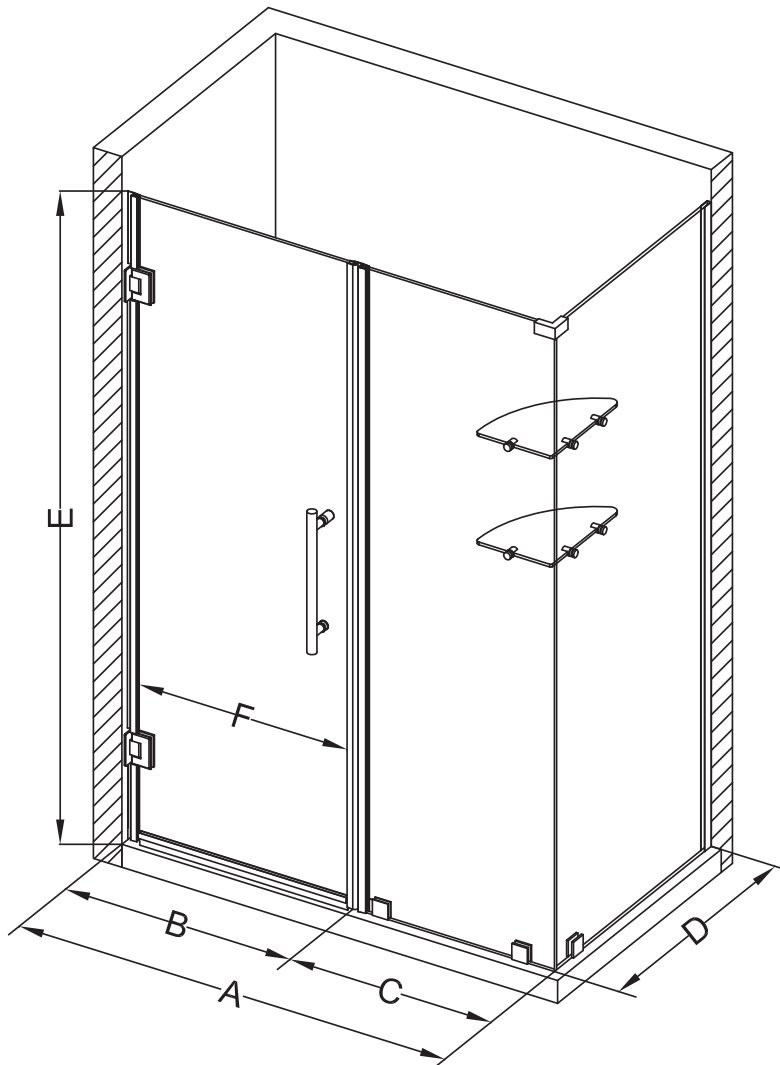

Aston Bromley GS SEN962-6832

MODEL	WALL OPENING (A)	DOOR PANEL (B)	FIXED PANEL (C)	RETURN PANEL (D)	HEIGHT (E)	DOOR WALK THROUGH (F)
SEN962-683230-10	67 1/4"-68 1/4"	31 5/8"	35 5/8"	30"-30 3/8"	72"	29 5/8"-30 5/8"
SEN962-683232-10	67 1/4"-68 1/4"	31 5/8"	35 5/8"	32"-32 3/8"	72"	29 5/8"-30 5/8"
SEN962-683234-10	67 1/4"-68 1/4"	31 5/8"	35 5/8"	34"-34 3/8"	72"	29 5/8"-30 5/8"
SEN962-683236-10	67 1/4"-68 1/4"	31 5/8"	35 5/8"	36"-36 3/8"	72"	29 5/8"-30 5/8"
SEN962-683238-10	67 1/4"-68 1/4"	31 5/8"	35 5/8"	38"-38 3/8"	72"	29 5/8"-30 5/8"