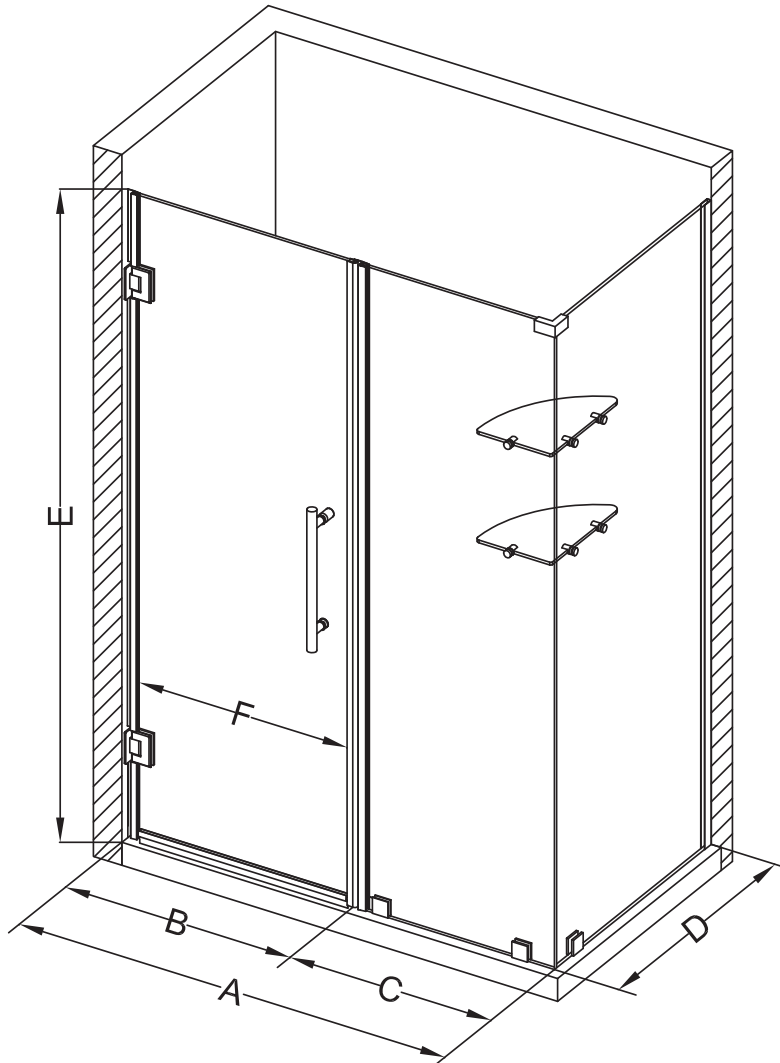

Aston Bromley GS SEN962-6830

MODEL	WALL OPENING (A)	DOOR PANEL (B)	FIXED PANEL (C)	RETURN PANEL (D)	HEIGHT (E)	DOOR WALK THROUGH (F)
SEN962-683030-10	67 1/4"-68 1/4"	29 5/8"	37 5/8"	30"-30 3/8"	72"	27 5/8"-28 5/8"
SEN962-683032-10	67 1/4"-68 1/4"	29 5/8"	37 5/8"	32"-32 3/8"	72"	27 5/8"-28 5/8"
SEN962-683034-10	67 1/4"-68 1/4"	29 5/8"	37 5/8"	34"-34 3/8"	72"	27 5/8"-28 5/8"
SEN962-683036-10	67 1/4"-68 1/4"	29 5/8"	37 5/8"	36"-36 3/8"	72"	27 5/8"-28 5/8"
SEN962-683038-10	67 1/4"-68 1/4"	29 5/8"	37 5/8"	38"-38 3/8"	72"	27 5/8"-28 5/8"