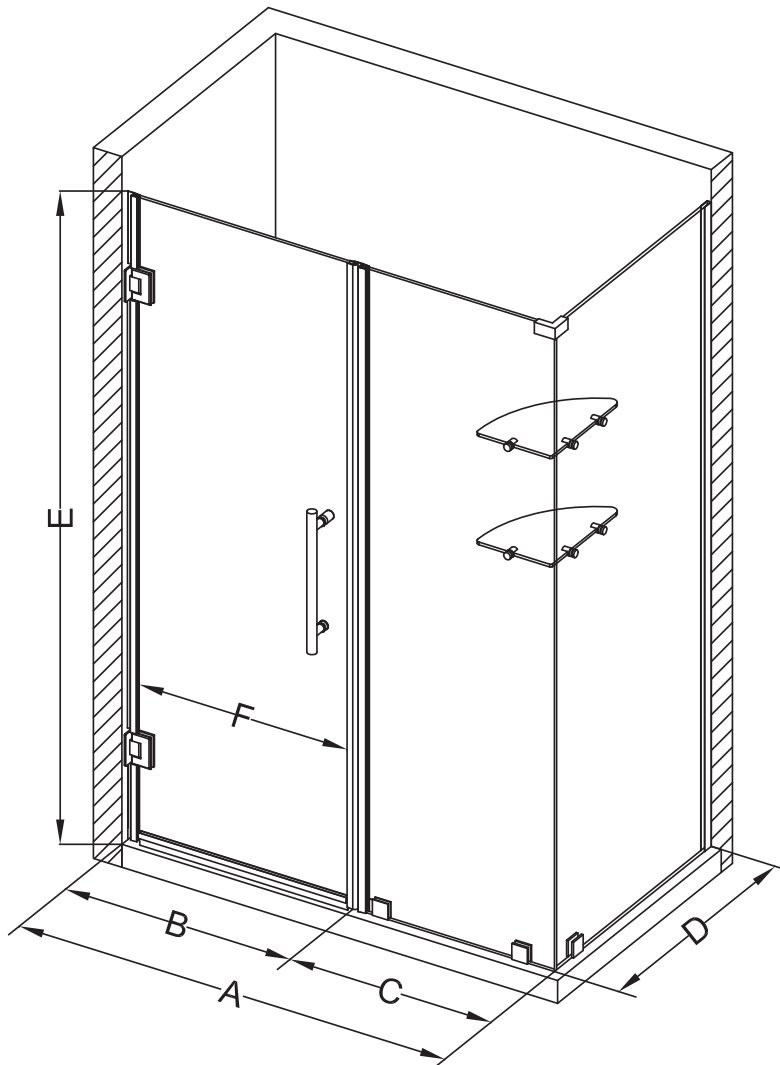

# Aston Bromley GS SEN962-6735

MODEL	WALL OPENING (A)	DOOR PANEL (B)	FIXED PANEL (C)	RETURN PANEL (D)	HEIGHT (E)	DOOR WALK THROUGH (F)
SEN962-673530-10	66 1/4"-67 1/4"	34 5/8"	31 5/8"	30"-30 3/8"	72"	32 5/8"-33 5/8"
SEN962-673532-10	66 1/4"-67 1/4"	34 5/8"	31 5/8"	32"-32 3/8"	72"	32 5/8"-33 5/8"
SEN962-673534-10	66 1/4"-67 1/4"	34 5/8"	31 5/8"	34"-34 3/8"	72"	32 5/8"-33 5/8"
SEN962-673536-10	66 1/4"-67 1/4"	34 5/8"	31 5/8"	36"-36 3/8"	72"	32 5/8"-33 5/8"
SEN962-673538-10	66 1/4"-67 1/4"	34 5/8"	31 5/8"	38"-38 3/8"	72"	32 5/8"-33 5/8"