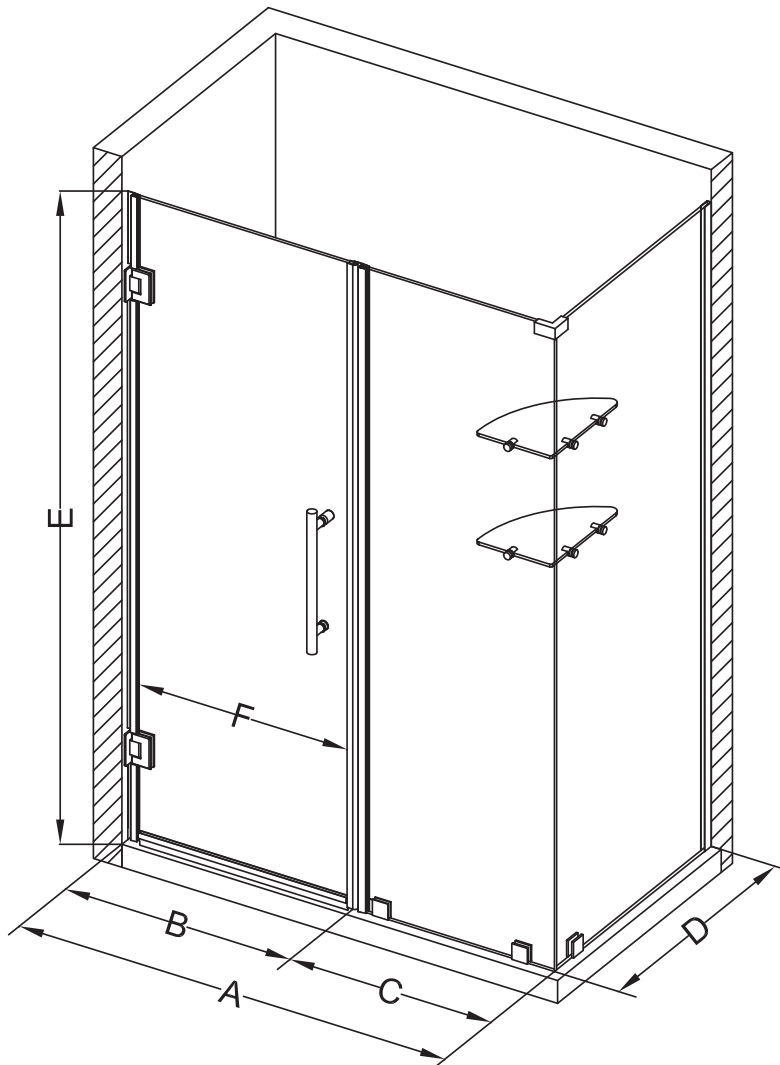

# Aston Bromley GS SEN962-6729

MODEL	WALL OPENING (A)	DOOR PANEL (B)	FIXED PANEL (C)	RETURN PANEL (D)	HEIGHT (E)	DOOR WALK THROUGH (F)
SEN962-672930-10	66 1/4"-67 1/4"	28 5/8"	37 5/8"	30"-30 3/8"	72"	26 5/8"-27 5/8"
SEN962-672932-10	66 1/4"-67 1/4"	28 5/8"	37 5/8"	32"-32 3/8"	72"	26 5/8"-27 5/8"
SEN962-672934-10	66 1/4"-67 1/4"	28 5/8"	37 5/8"	34"-34 3/8"	72"	26 5/8"-27 5/8"
SEN962-672936-10	66 1/4"-67 1/4"	28 5/8"	37 5/8"	36"-36 3/8"	72"	26 5/8"-27 5/8"
SEN962-672938-10	66 1/4"-67 1/4"	28 5/8"	37 5/8"	38"-38 3/8"	72"	26 5/8"-27 5/8"