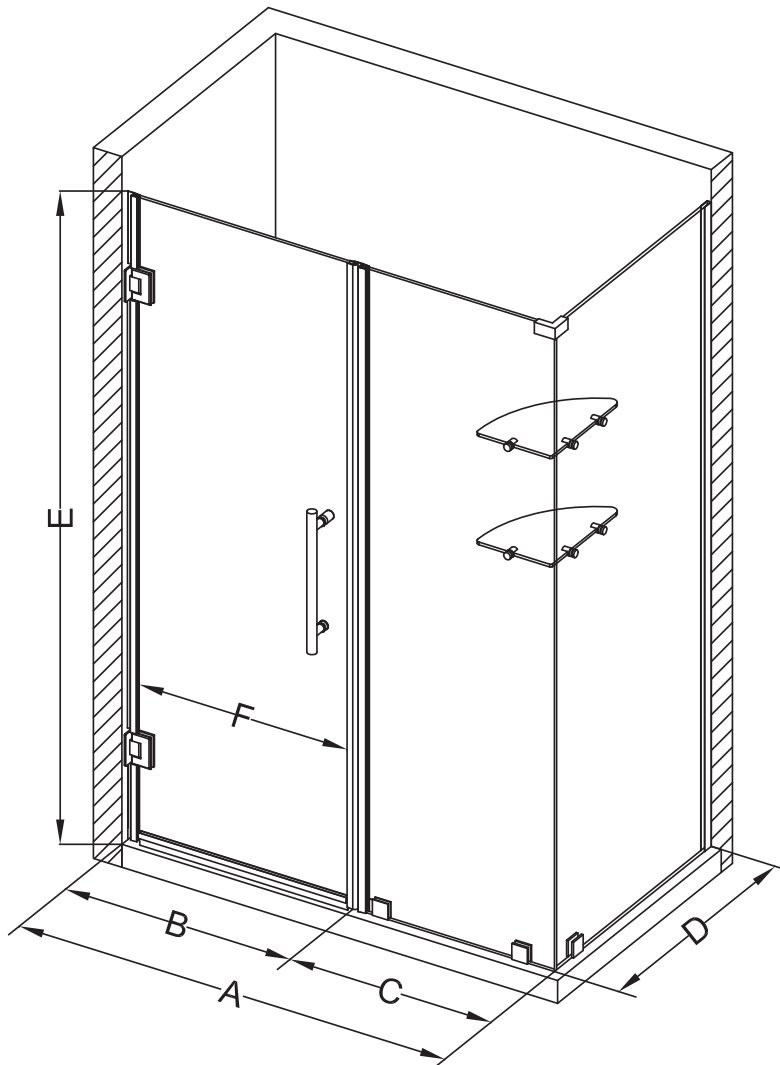

Aston Bromley GS SEN962-6634

MODEL	WALL OPENING (A)	DOOR PANEL (B)	FIXED PANEL (C)	RETURN PANEL (D)	HEIGHT (E)	DOOR WALK THROUGH (F)
SEN962-663430-10	65 1/4"-66 1/4"	33 5/8"	31 5/8"	30"-30 3/8"	72"	31 5/8"-32 5/8"
SEN962-663432-10	65 1/4"-66 1/4"	33 5/8"	31 5/8"	32"-32 3/8"	72"	31 5/8"-32 5/8"
SEN962-663434-10	65 1/4"-66 1/4"	33 5/8"	31 5/8"	34"-34 3/8"	72"	31 5/8"-32 5/8"
SEN962-663436-10	65 1/4"-66 1/4"	33 5/8"	31 5/8"	36"-36 3/8"	72"	31 5/8"-32 5/8"
SEN962-663438-10	65 1/4"-66 1/4"	33 5/8"	31 5/8"	38"-38 3/8"	72"	31 5/8"-32 5/8"