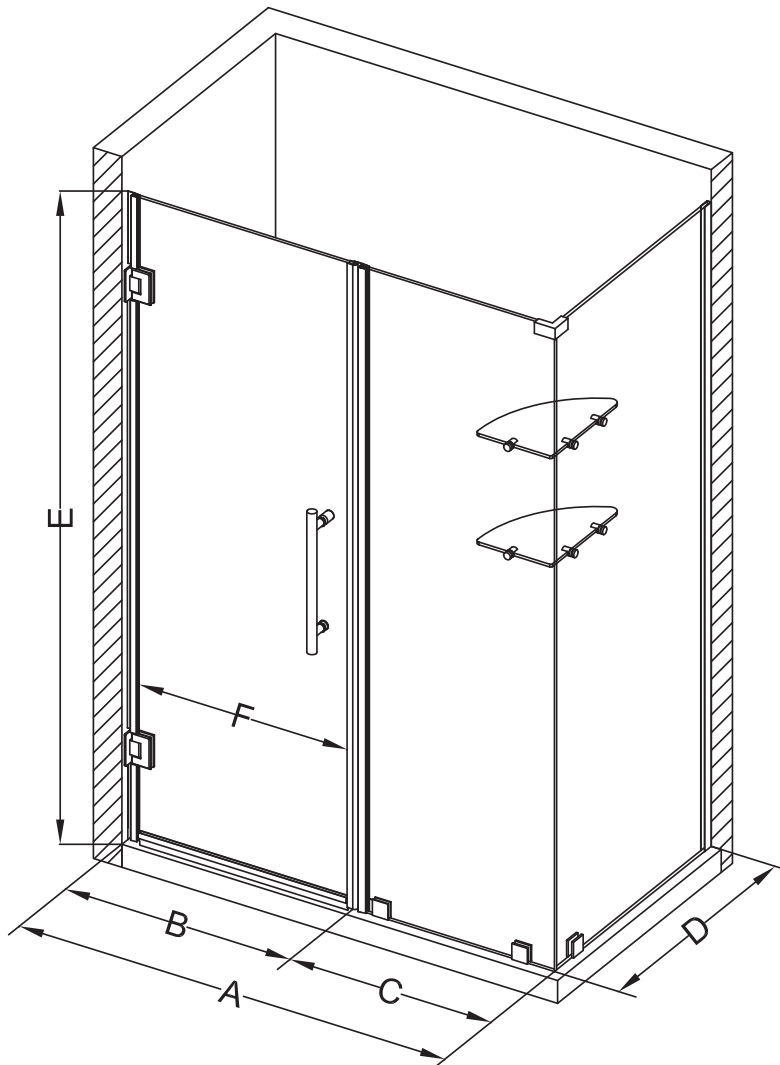

Aston Bromley GS SEN962-6632

MODEL	WALL OPENING (A)	DOOR PANEL (B)	FIXED PANEL (C)	RETURN PANEL (D)	HEIGHT (E)	DOOR WALK THROUGH (F)
SEN962-663230-10	65 1/4"-66 1/4"	31 5/8"	33 5/8"	30"-30 3/8"	72"	29 5/8"-30 5/8"
SEN962-663232-10	65 1/4"-66 1/4"	31 5/8"	33 5/8"	32"-32 3/8"	72"	29 5/8"-30 5/8"
SEN962-663234-10	65 1/4"-66 1/4"	31 5/8"	33 5/8"	34"-34 3/8"	72"	29 5/8"-30 5/8"
SEN962-663236-10	65 1/4"-66 1/4"	31 5/8"	33 5/8"	36"-36 3/8"	72"	29 5/8"-30 5/8"
SEN962-663238-10	65 1/4"-66 1/4"	31 5/8"	33 5/8"	38"-38 3/8"	72"	29 5/8"-30 5/8"