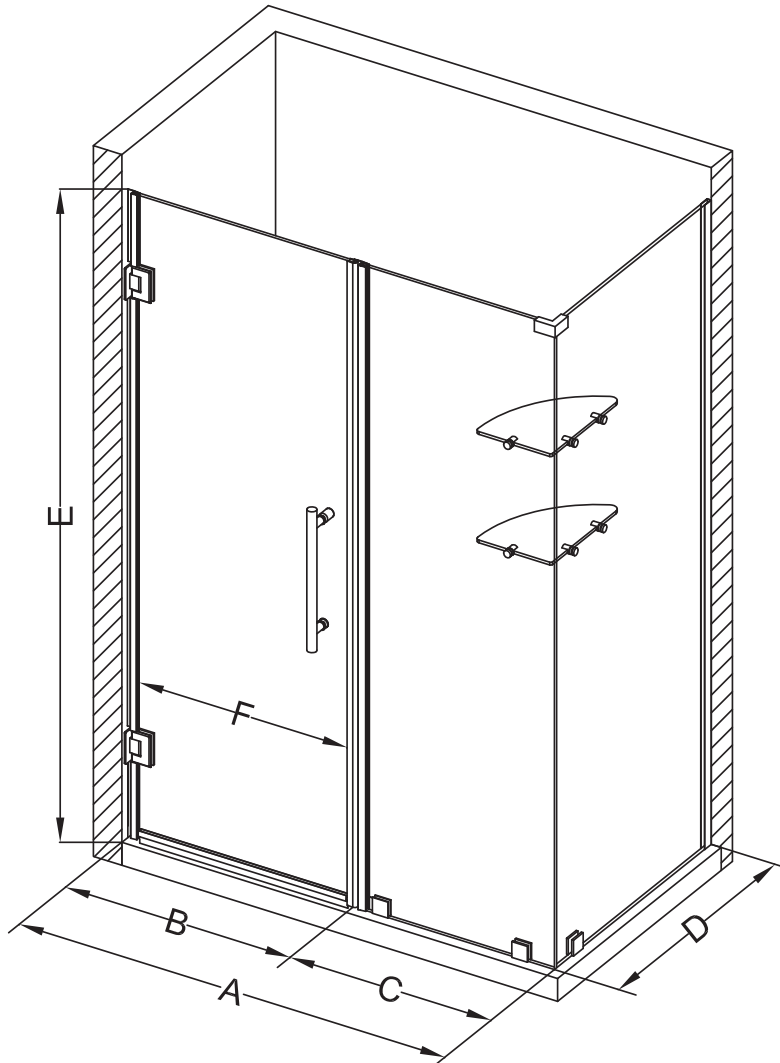

Aston Bromley GS SEN962-6527

MODEL	WALL OPENING (A)	DOOR PANEL (B)	FIXED PANEL (C)	RETURN PANEL (D)	HEIGHT (E)	DOOR WALK THROUGH (F)
SEN962-652730-10	64 1/4"-65 1/4"	26 5/8"	37 5/8"	30"-30 3/8"	72"	24 5/8"-25 5/8"
SEN962-652732-10	64 1/4"-65 1/4"	26 5/8"	37 5/8"	32"-32 3/8"	72"	24 5/8"-25 5/8"
SEN962-652734-10	64 1/4"-65 1/4"	26 5/8"	37 5/8"	34"-34 3/8"	72"	24 5/8"-25 5/8"
SEN962-652736-10	64 1/4"-65 1/4"	26 5/8"	37 5/8"	36"-36 3/8"	72"	24 5/8"-25 5/8"
SEN962-652738-10	64 1/4"-65 1/4"	26 5/8"	37 5/8"	38"-38 3/8"	72"	24 5/8"-25 5/8"