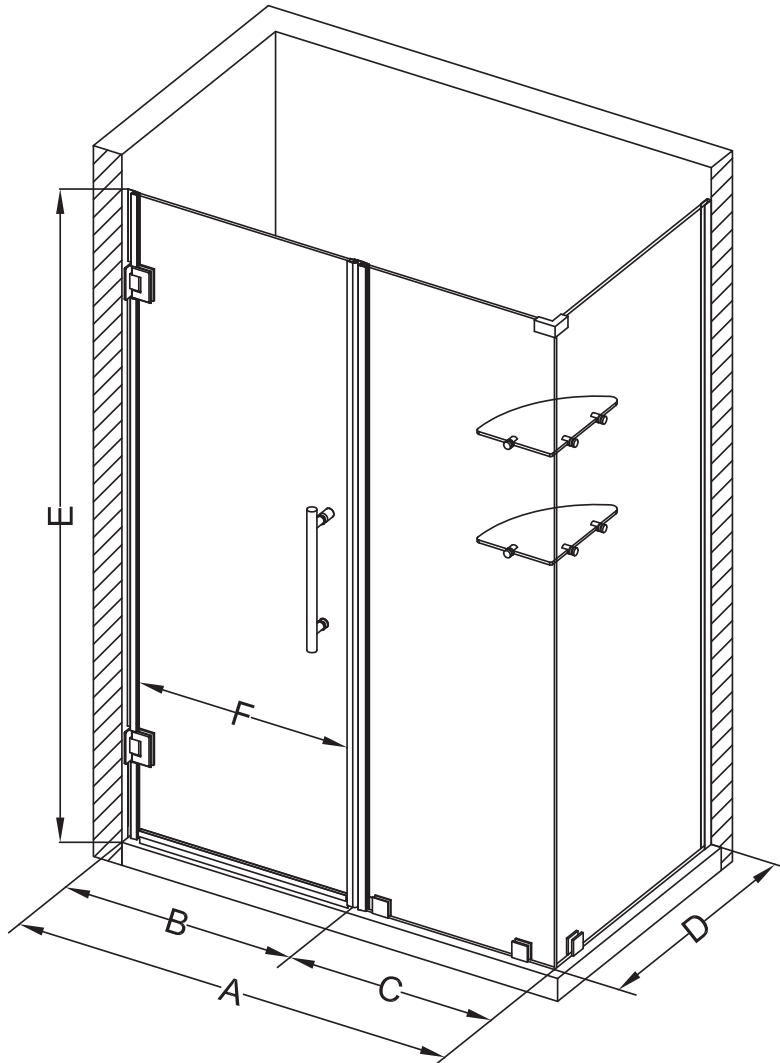

Aston Bromley GS SEN962-6333

MODEL	WALL OPENING (A)	DOOR PANEL (B)	FIXED PANEL (C)	RETURN PANEL (D)	HEIGHT (E)	DOOR WALK THROUGH (F)
SEN962-633330-10	62 1/4"-63 1/4"	32 5/8"	29 5/8"	30"-30 3/8"	72"	30 5/8"-31 5/8"
SEN962-633332-10	62 1/4"-63 1/4"	32 5/8"	29 5/8"	32"-32 3/8"	72"	30 5/8"-31 5/8"
SEN962-633334-10	62 1/4"-63 1/4"	32 5/8"	29 5/8"	34"-34 3/8"	72"	30 5/8"-31 5/8"
SEN962-633336-10	62 1/4"-63 1/4"	32 5/8"	29 5/8"	36"-36 3/8"	72"	30 5/8"-31 5/8"
SEN962-633338-10	62 1/4"-63 1/4"	32 5/8"	29 5/8"	38"-38 3/8"	72"	30 5/8"-31 5/8"