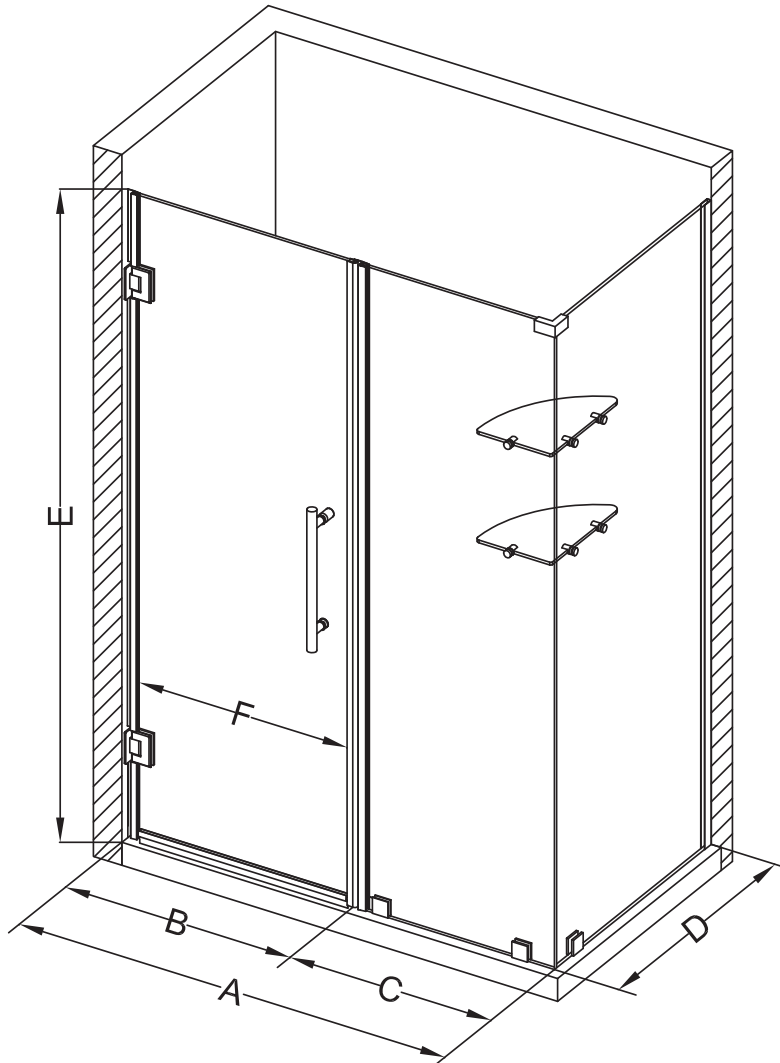

# Aston Bromley GS SEN962-6331

MODEL	WALL OPENING (A)	DOOR PANEL (B)	FIXED PANEL (C)	RETURN PANEL (D)	HEIGHT (E)	DOOR WALK THROUGH (F)
SEN962-633130-10	62 1/4"-63 1/4"	30 5/8"	31 5/8"	30"-30 3/8"	72"	28 5/8"-29 5/8"
SEN962-633132-10	62 1/4"-63 1/4"	30 5/8"	31 5/8"	32"-32 3/8"	72"	28 5/8"-29 5/8"
SEN962-633134-10	62 1/4"-63 1/4"	30 5/8"	31 5/8"	34"-34 3/8"	72"	28 5/8"-29 5/8"
SEN962-633136-10	62 1/4"-63 1/4"	30 5/8"	31 5/8"	36"-36 3/8"	72"	28 5/8"-29 5/8"
SEN962-633138-10	62 1/4"-63 1/4"	30 5/8"	31 5/8"	38"-38 3/8"	72"	28 5/8"-29 5/8"