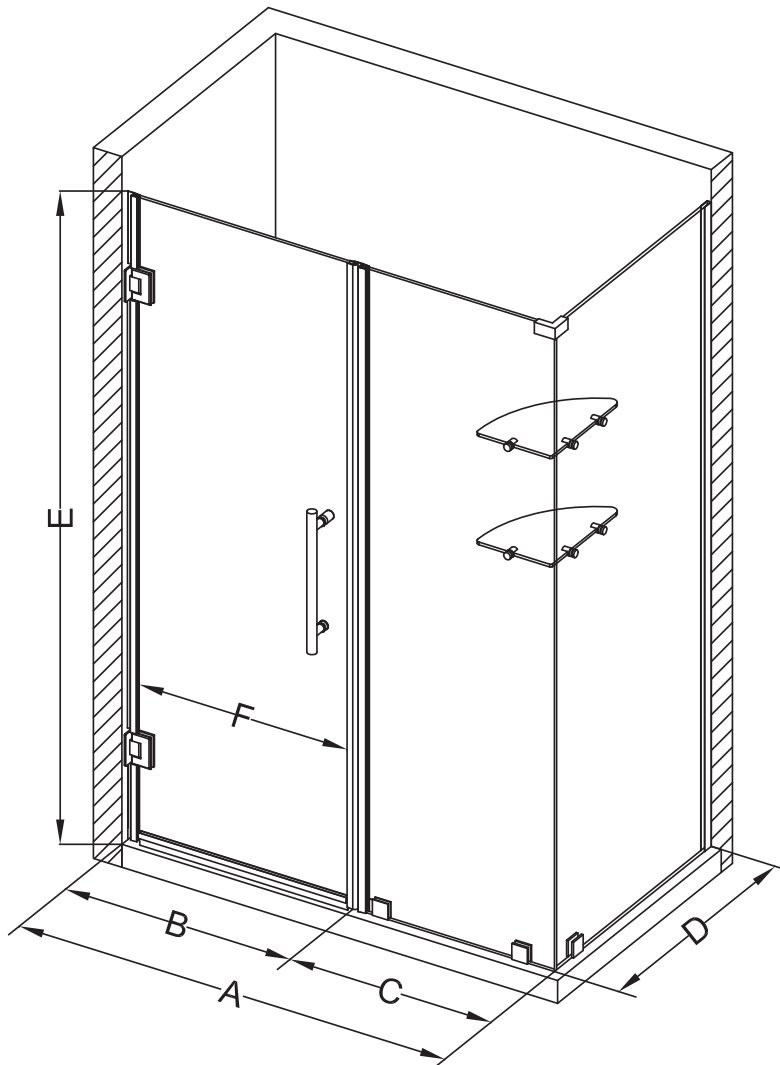

Aston Bromley GS SEN962-6329

MODEL	WALL OPENING (A)	DOOR PANEL (B)	FIXED PANEL (C)	RETURN PANEL (D)	HEIGHT (E)	DOOR WALK THROUGH (F)
SEN962-632930-10	62 1/4"-63 1/4"	28 5/8"	33 5/8"	30"-30 3/8"	72"	26 5/8"-27 5/8"
SEN962-632932-10	62 1/4"-63 1/4"	28 5/8"	33 5/8"	32"-32 3/8"	72"	26 5/8"-27 5/8"
SEN962-632934-10	62 1/4"-63 1/4"	28 5/8"	33 5/8"	34"-34 3/8"	72"	26 5/8"-27 5/8"
SEN962-632936-10	62 1/4"-63 1/4"	28 5/8"	33 5/8"	36"-36 3/8"	72"	26 5/8"-27 5/8"
SEN962-632938-10	62 1/4"-63 1/4"	28 5/8"	33 5/8"	38"-38 3/8"	72"	26 5/8"-27 5/8"