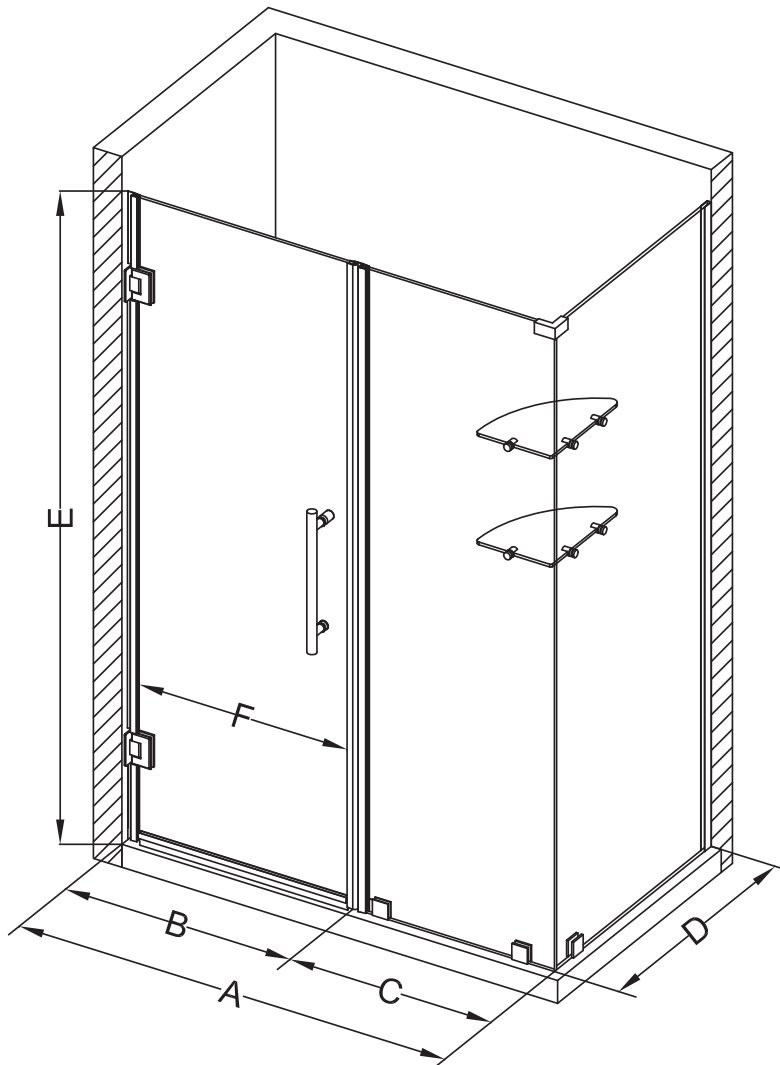

# Aston Bromley GS SEN962-6327

MODEL	WALL OPENING (A)	DOOR PANEL (B)	FIXED PANEL (C)	RETURN PANEL (D)	HEIGHT (E)	DOOR WALK THROUGH (F)
SEN962-632730-10	62 1/4"-63 1/4"	26 5/8"	35 5/8"	30"-30 3/8"	72"	24 5/8"-25 5/8"
SEN962-632732-10	62 1/4"-63 1/4"	26 5/8"	35 5/8"	32"-32 3/8"	72"	24 5/8"-25 5/8"
SEN962-632734-10	62 1/4"-63 1/4"	26 5/8"	35 5/8"	34"-34 3/8"	72"	24 5/8"-25 5/8"
SEN962-632736-10	62 1/4"-63 1/4"	26 5/8"	35 5/8"	36"-36 3/8"	72"	24 5/8"-25 5/8"
SEN962-632738-10	62 1/4"-63 1/4"	26 5/8"	35 5/8"	38"-38 3/8"	72"	24 5/8"-25 5/8"