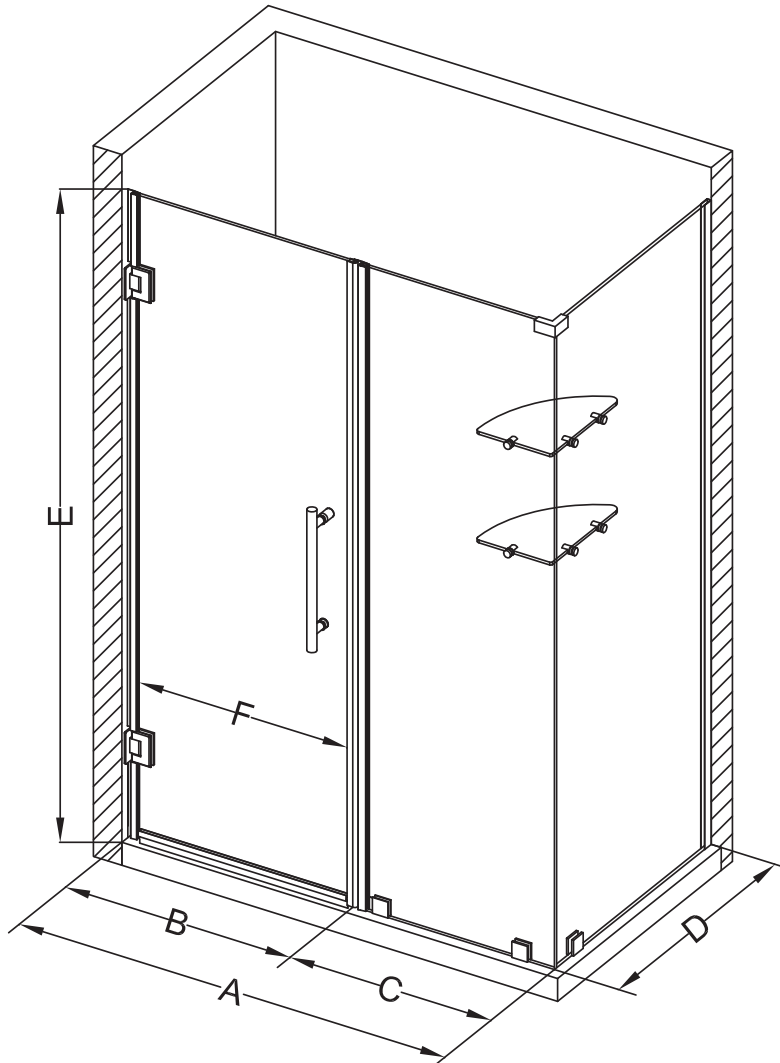

Aston Bromley GS SEN962-6230

MODEL	WALL OPENING (A)	DOOR PANEL (B)	FIXED PANEL (C)	RETURN PANEL (D)	HEIGHT (E)	DOOR WALK THROUGH (F)
SEN962-623030-10	61 1/4"-62 1/4"	29 5/8"	31 5/8"	30"-30 3/8"	72"	27 5/8"-28 5/8"
SEN962-623032-10	61 1/4"-62 1/4"	29 5/8"	31 5/8"	32"-32 3/8"	72"	27 5/8"-28 5/8"
SEN962-623034-10	61 1/4"-62 1/4"	29 5/8"	31 5/8"	34"-34 3/8"	72"	27 5/8"-28 5/8"
SEN962-623036-10	61 1/4"-62 1/4"	29 5/8"	31 5/8"	36"-36 3/8"	72"	27 5/8"-28 5/8"
SEN962-623038-10	61 1/4"-62 1/4"	29 5/8"	31 5/8"	38"-38 3/8"	72"	27 5/8"-28 5/8"