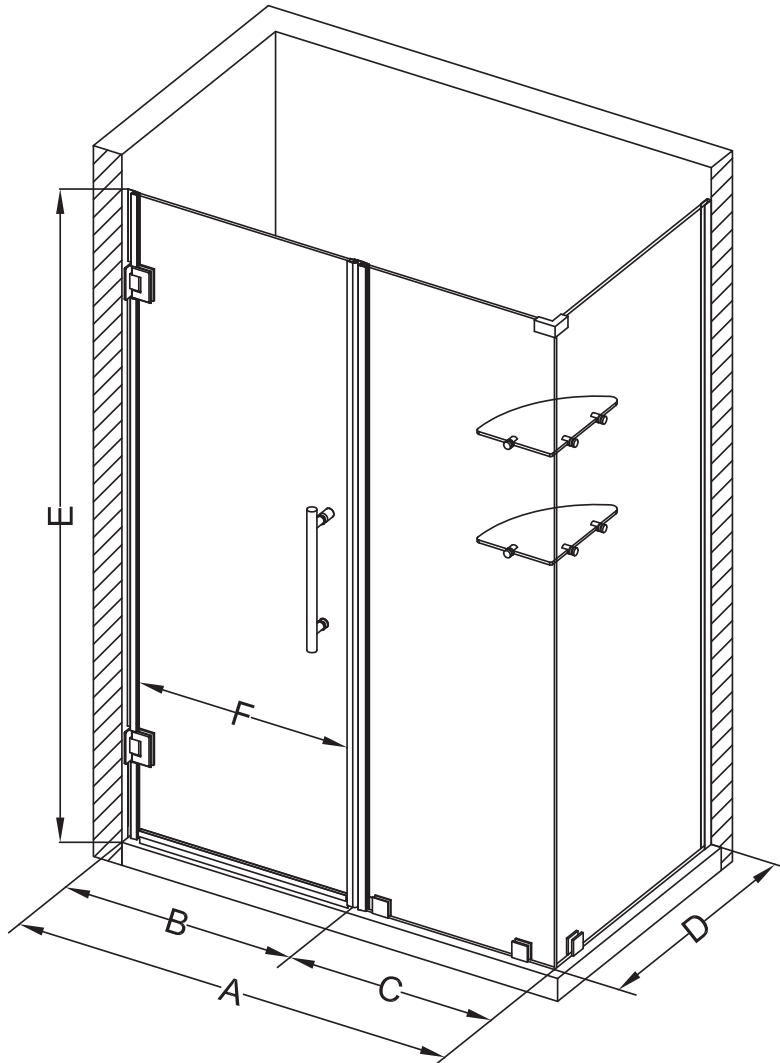

Aston Bromley GS SEN962-6224

MODEL	WALL OPENING (A)	DOOR PANEL (B)	FIXED PANEL (C)	RETURN PANEL (D)	HEIGHT (E)	DOOR WALK THROUGH (F)
SEN962-622430-10	61 1/4"-62 1/4"	23 5/8"	37 5/8"	30"-30 3/8"	72"	21 5/8"-22 5/8"
SEN962-622432-10	61 1/4"-62 1/4"	23 5/8"	37 5/8"	32"-32 3/8"	72"	21 5/8"-22 5/8"
SEN962-622434-10	61 1/4"-62 1/4"	23 5/8"	37 5/8"	34"-34 3/8"	72"	21 5/8"-22 5/8"
SEN962-622436-10	61 1/4"-62 1/4"	23 5/8"	37 5/8"	36"-36 3/8"	72"	21 5/8"-22 5/8"
SEN962-622438-10	61 1/4"-62 1/4"	23 5/8"	37 5/8"	38"-38 3/8"	72"	21 5/8"-22 5/8"