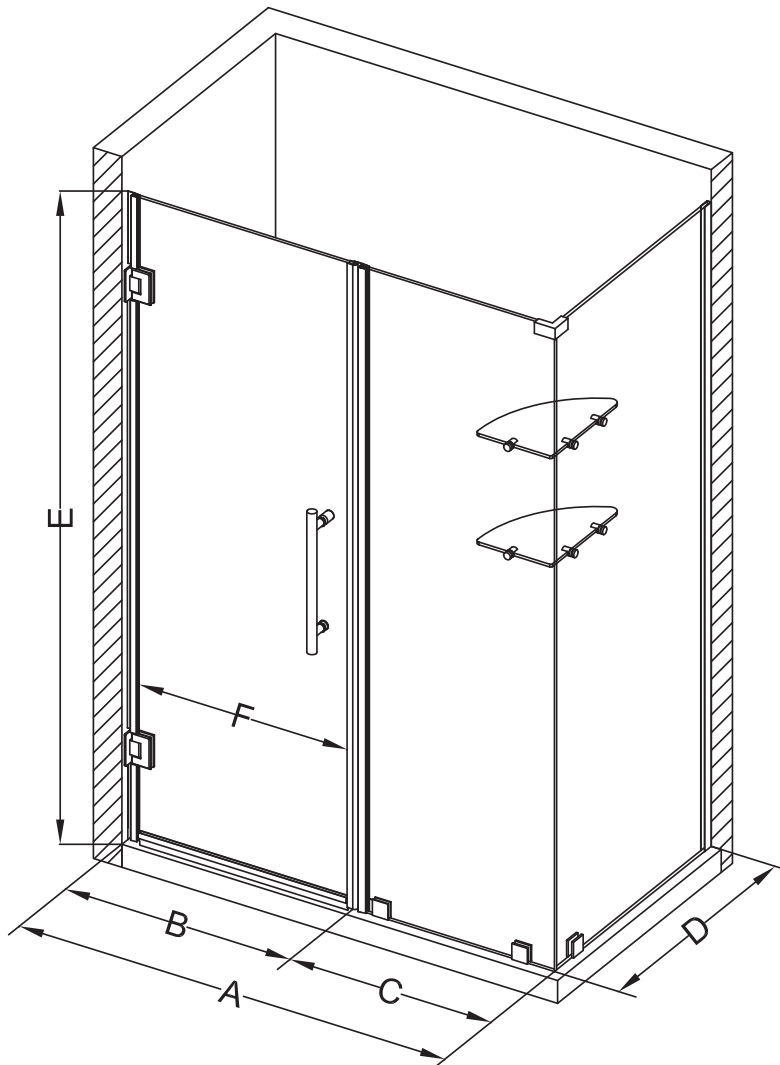

Aston Bromley GS SEN962-6131

MODEL	WALL OPENING (A)	DOOR PANEL (B)	FIXED PANEL (C)	RETURN PANEL (D)	HEIGHT (E)	DOOR WALK THROUGH (F)
SEN962-613130-10	60 1/4"-61 1/4"	30 5/8"	29 5/8"	30"-30 3/8"	72"	28 5/8"-29 5/8"
SEN962-613132-10	60 1/4"-61 1/4"	30 5/8"	29 5/8"	32"-32 3/8"	72"	28 5/8"-29 5/8"
SEN962-613134-10	60 1/4"-61 1/4"	30 5/8"	29 5/8"	34"-34 3/8"	72"	28 5/8"-29 5/8"
SEN962-613136-10	60 1/4"-61 1/4"	30 5/8"	29 5/8"	36"-36 3/8"	72"	28 5/8"-29 5/8"
SEN962-613138-10	60 1/4"-61 1/4"	30 5/8"	29 5/8"	38"-38 3/8"	72"	28 5/8"-29 5/8"