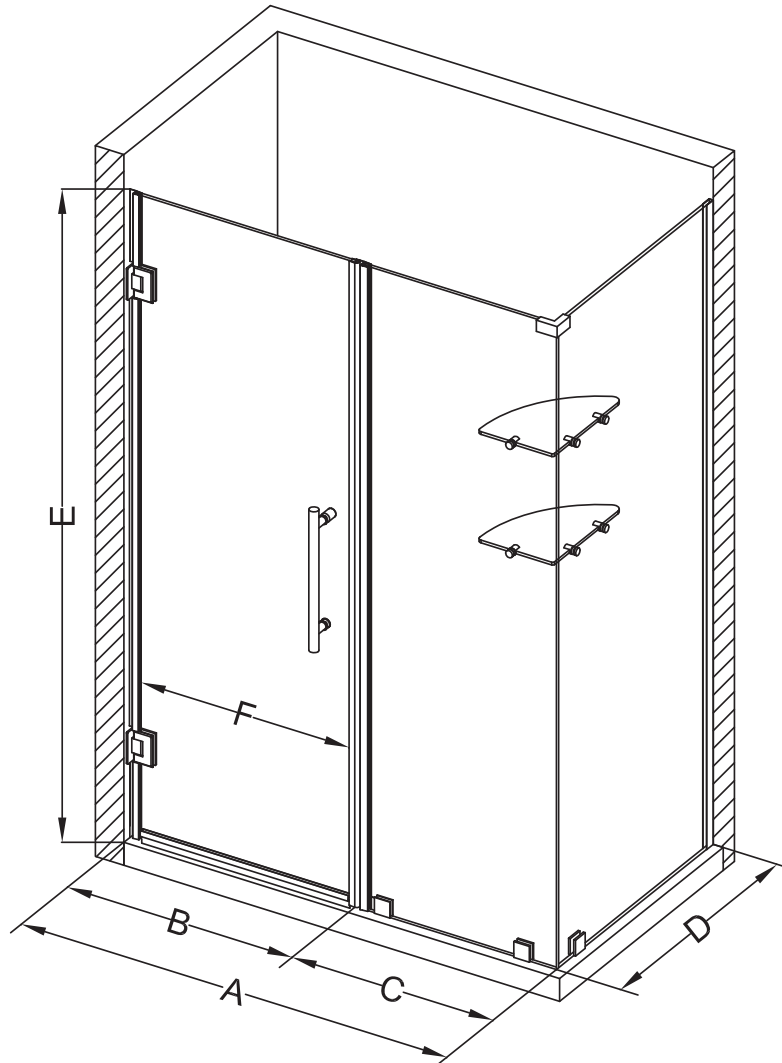

Aston Bromley GS SEN962-6129

MODEL	WALL OPENING (A)	DOOR PANEL (B)	FIXED PANEL (C)	RETURN PANEL (D)	HEIGHT (E)	DOOR WALK THROUGH (F)
SEN962-612930-10	60 1/4"-61 1/4"	28 5/8"	31 5/8"	30"-30 3/8"	72"	26 5/8"-27 5/8"
SEN962-612932-10	60 1/4"-61 1/4"	28 5/8"	31 5/8"	32"-32 3/8"	72"	26 5/8"-27 5/8"
SEN962-612934-10	60 1/4"-61 1/4"	28 5/8"	31 5/8"	34"-34 3/8"	72"	26 5/8"-27 5/8"
SEN962-612936-10	60 1/4"-61 1/4"	28 5/8"	31 5/8"	36"-36 3/8"	72"	26 5/8"-27 5/8"
SEN962-612938-10	60 1/4"-61 1/4"	28 5/8"	31 5/8"	38"-38 3/8"	72"	26 5/8"-27 5/8"