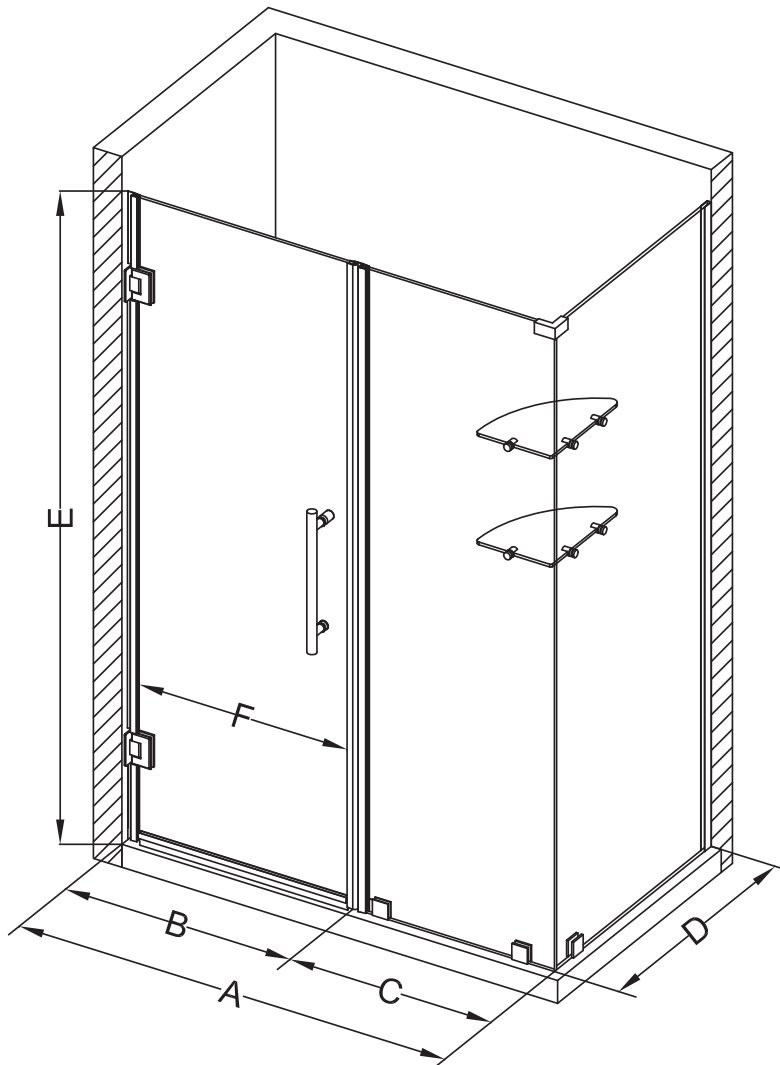

Aston Bromley GS SEN962-6127

MODEL	WALL OPENING (A)	DOOR PANEL (B)	FIXED PANEL (C)	RETURN PANEL (D)	HEIGHT (E)	DOOR WALK THROUGH (F)
SEN962-612730-10	60 1/4"-61 1/4"	26 5/8"	33 5/8"	30"-30 3/8"	72"	24 5/8"-25 5/8"
SEN962-612732-10	60 1/4"-61 1/4"	26 5/8"	33 5/8"	32"-32 3/8"	72"	24 5/8"-25 5/8"
SEN962-612734-10	60 1/4"-61 1/4"	26 5/8"	33 5/8"	34"-34 3/8"	72"	24 5/8"-25 5/8"
SEN962-612736-10	60 1/4"-61 1/4"	26 5/8"	33 5/8"	36"-36 3/8"	72"	24 5/8"-25 5/8"
SEN962-612738-10	60 1/4"-61 1/4"	26 5/8"	33 5/8"	38"-38 3/8"	72"	24 5/8"-25 5/8"