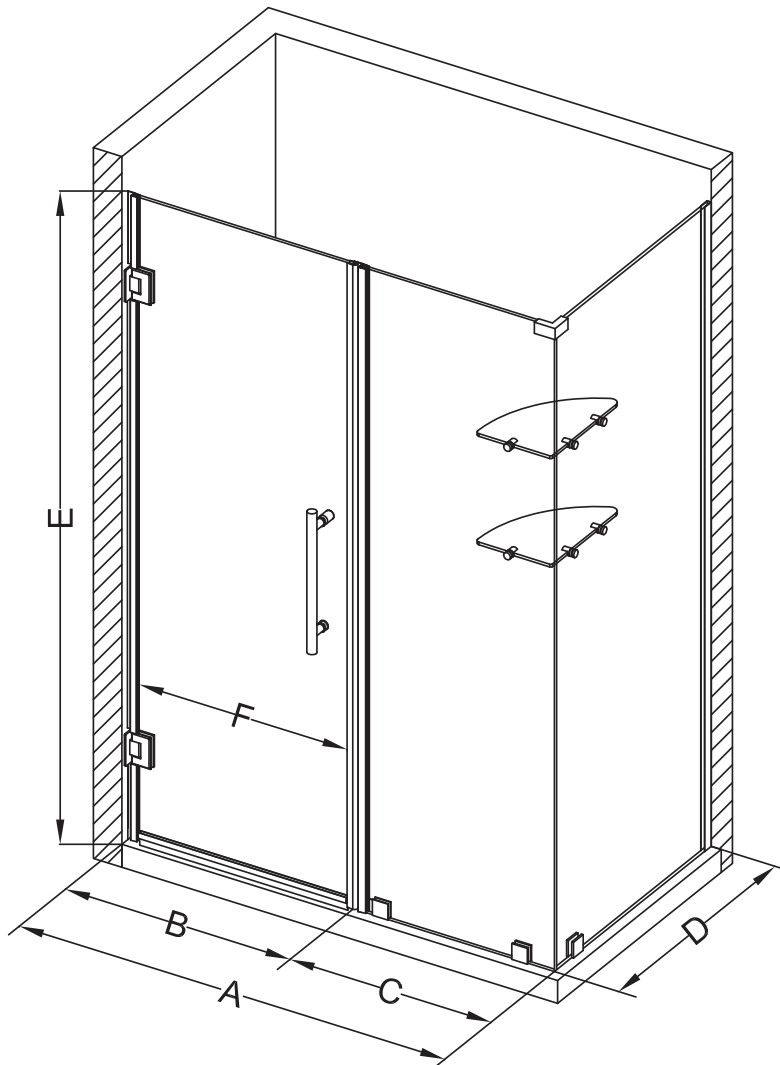

Aston Bromley GS SEN962-6123

MODEL	WALL OPENING (A)	DOOR PANEL (B)	FIXED PANEL (C)	RETURN PANEL (D)	HEIGHT (E)	DOOR WALK THROUGH (F)
SEN962-612330-10	60 1/4"-61 1/4"	22 5/8"	37 5/8"	30"-30 3/8"	72"	20 5/8"-21 5/8"
SEN962-612332-10	60 1/4"-61 1/4"	22 5/8"	37 5/8"	32"-32 3/8"	72"	20 5/8"-21 5/8"
SEN962-612334-10	60 1/4"-61 1/4"	22 5/8"	37 5/8"	34"-34 3/8"	72"	20 5/8"-21 5/8"
SEN962-612336-10	60 1/4"-61 1/4"	22 5/8"	37 5/8"	36"-36 3/8"	72"	20 5/8"-21 5/8"
SEN962-612338-10	60 1/4"-61 1/4"	22 5/8"	37 5/8"	38"-38 3/8"	72"	20 5/8"-21 5/8"