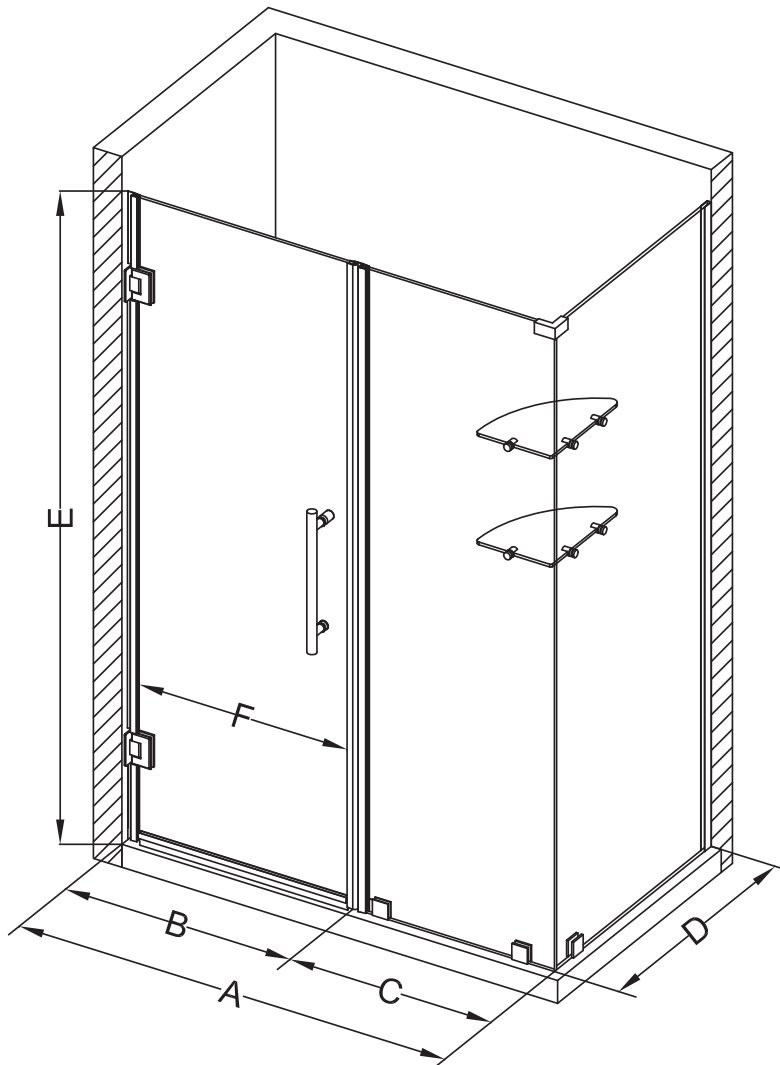

Aston Bromley GS SEN962-6030

MODEL	WALL OPENING (A)	DOOR PANEL (B)	FIXED PANEL (C)	RETURN PANEL (D)	HEIGHT (E)	DOOR WALK THROUGH (F)
SEN962-603030-10	59 1/4"-60 1/4"	29 5/8"	29 5/8"	30"-30 3/8"	72"	27 5/8"-28 5/8"
SEN962-603032-10	59 1/4"-60 1/4"	29 5/8"	29 5/8"	32"-32 3/8"	72"	27 5/8"-28 5/8"
SEN962-603034-10	59 1/4"-60 1/4"	29 5/8"	29 5/8"	34"-34 3/8"	72"	27 5/8"-28 5/8"
SEN962-603036-10	59 1/4"-60 1/4"	29 5/8"	29 5/8"	36"-36 3/8"	72"	27 5/8"-28 5/8"
SEN962-603038-10	59 1/4"-60 1/4"	29 5/8"	29 5/8"	38"-38 3/8"	72"	27 5/8"-28 5/8"