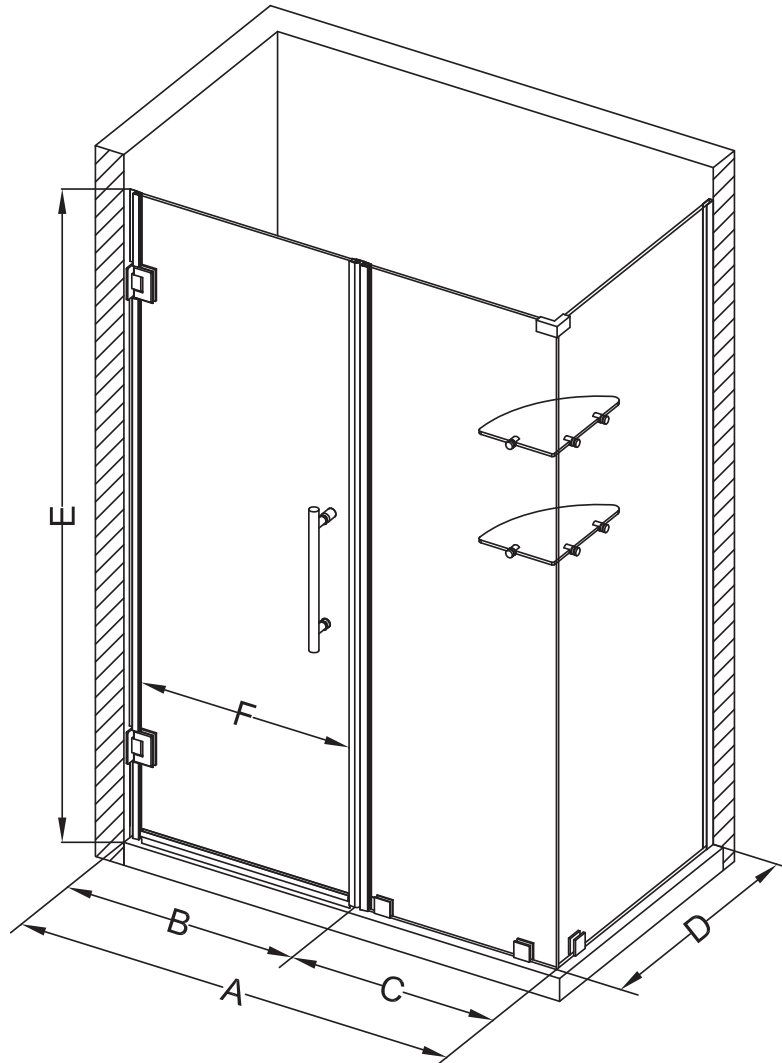

Aston Bromley GS SEN962-5925

MODEL	WALL OPENING (A)	DOOR PANEL (B)	FIXED PANEL (C)	RETURN PANEL (D)	HEIGHT (E)	DOOR WALK THROUGH (F)
SEN962-592530-10	58 1/4" - 59 1/4"	24 5/8"	33 5/8"	30" - 30 3/8"	72"	22 5/8" - 23 5/8"
SEN962-592532-10	58 1/4" - 59 1/4"	24 5/8"	33 5/8"	32" - 32 3/8"	72"	22 5/8" - 23 5/8"
SEN962-592534-10	58 1/4" - 59 1/4"	24 5/8"	33 5/8"	34" - 34 3/8"	72"	22 5/8" - 23 5/8"
SEN962-592536-10	58 1/4" - 59 1/4"	24 5/8"	33 5/8"	36" - 36 3/8"	72"	22 5/8" - 23 5/8"
SEN962-592538-10	58 1/4" - 59 1/4"	24 5/8"	33 5/8"	38" - 38 3/8"	72"	22 5/8" - 23 5/8"