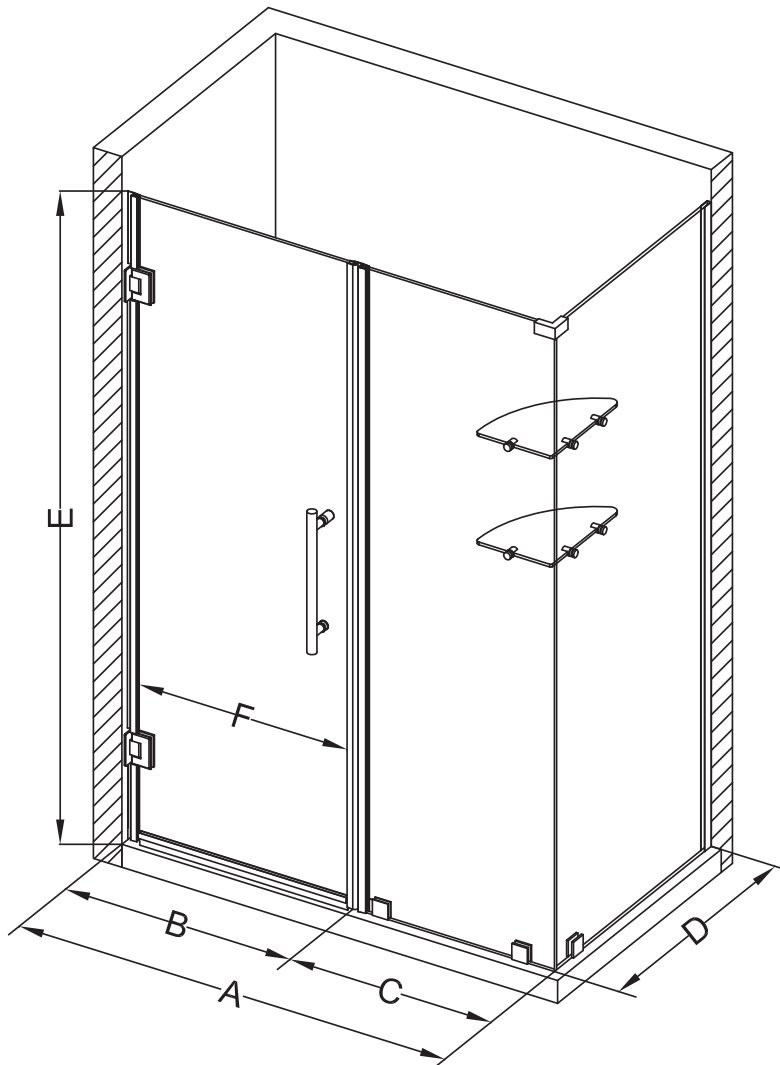

Aston Bromley GS SEN962-5836

MODEL	WALL OPENING (A)	DOOR PANEL (B)	FIXED PANEL (C)	RETURN PANEL (D)	HEIGHT (E)	DOOR WALK THROUGH (F)
SEN962-583630-10	57 1/4" - 58 1/4"	35 5/8"	21 5/8"	30" - 30 3/8"	72"	33 5/8" - 34 5/8"
SEN962-583632-10	57 1/4" - 58 1/4"	35 5/8"	21 5/8"	32" - 32 3/8"	72"	33 5/8" - 34 5/8"
SEN962-583634-10	57 1/4" - 58 1/4"	35 5/8"	21 5/8"	34" - 34 3/8"	72"	33 5/8" - 34 5/8"
SEN962-583636-10	57 1/4" - 58 1/4"	35 5/8"	21 5/8"	36" - 36 3/8"	72"	33 5/8" - 34 5/8"
SEN962-583638-10	57 1/4" - 58 1/4"	35 5/8"	21 5/8"	38" - 38 3/8"	72"	33 5/8" - 34 5/8"