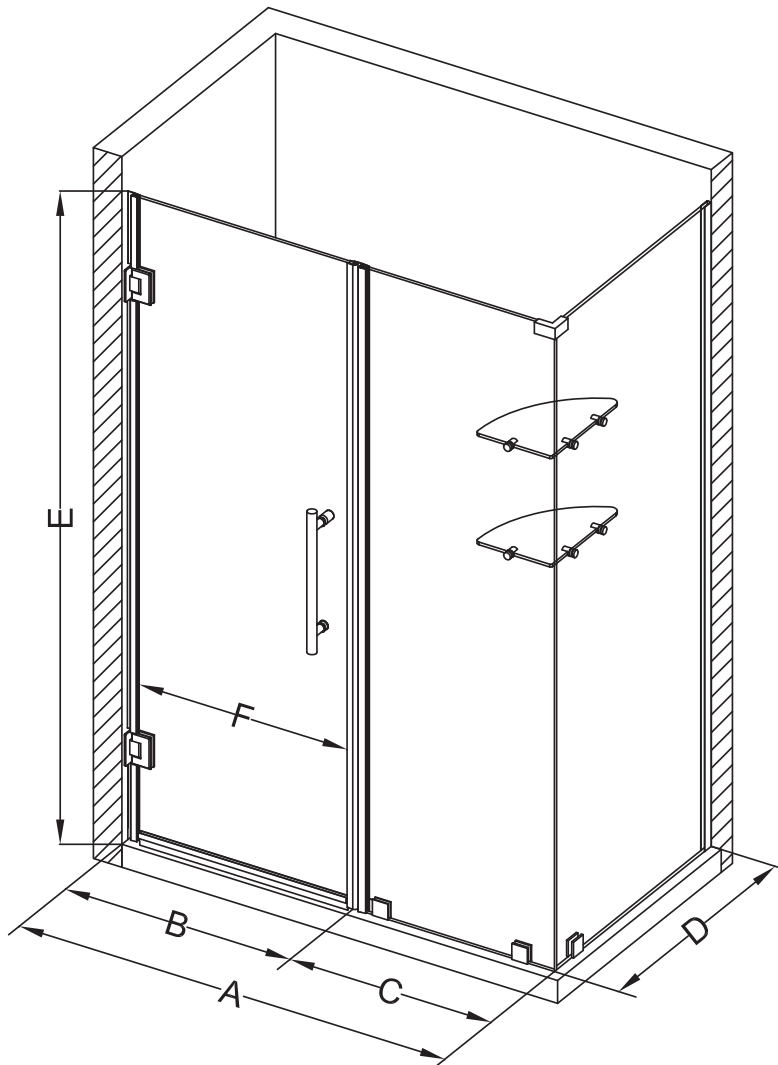

Aston Bromley GS SEN962-5828

MODEL	WALL OPENING (A)	DOOR PANEL (B)	FIXED PANEL (C)	RETURN PANEL (D)	HEIGHT (E)	DOOR WALK THROUGH (F)
SEN962-582830-10	57 1/4" - 58 1/4"	27 5/8"	29 5/8"	30" - 30 3/8"	72"	25 5/8" - 26 5/8"
SEN962-582832-10	57 1/4" - 58 1/4"	27 5/8"	29 5/8"	32" - 32 3/8"	72"	25 5/8" - 26 5/8"
SEN962-582834-10	57 1/4" - 58 1/4"	27 5/8"	29 5/8"	34" - 34 3/8"	72"	25 5/8" - 26 5/8"
SEN962-582836-10	57 1/4" - 58 1/4"	27 5/8"	29 5/8"	36" - 36 3/8"	72"	25 5/8" - 26 5/8"
SEN962-582838-10	57 1/4" - 58 1/4"	27 5/8"	29 5/8"	38" - 38 3/8"	72"	25 5/8" - 26 5/8"