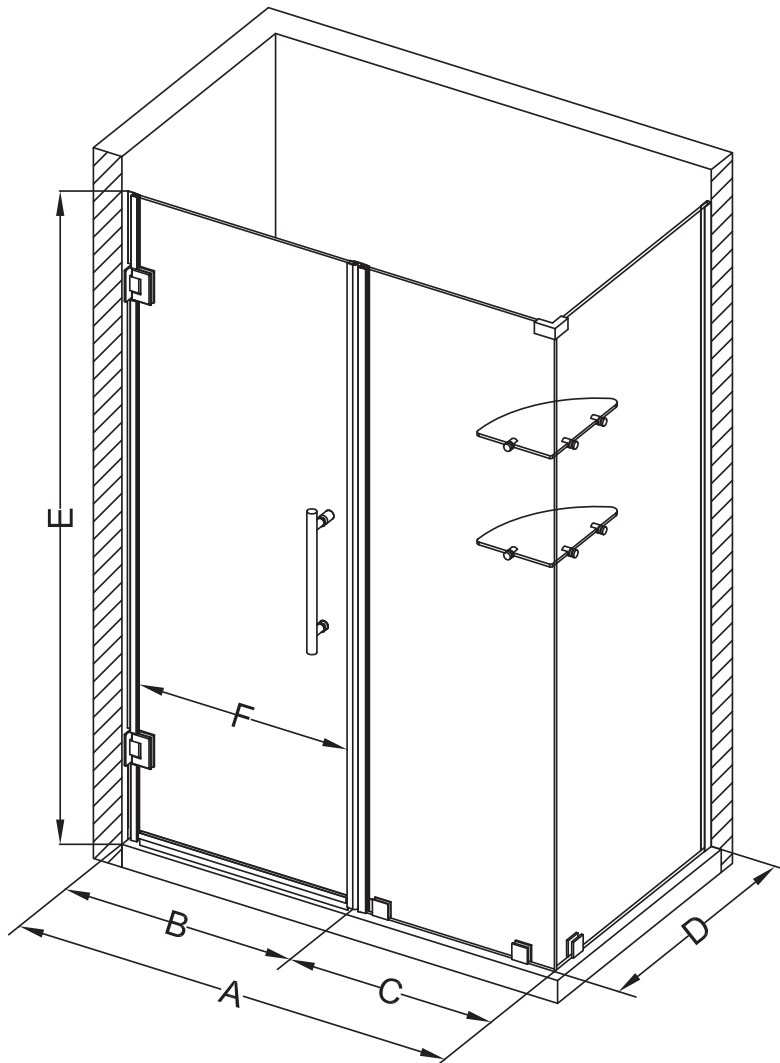

# Aston Bromley GS SEN962-5735

MODEL	WALL OPENING (A)	DOOR PANEL (B)	FIXED PANEL (C)	RETURN PANEL (D)	HEIGHT (E)	DOOR WALK THROUGH (F)
SEN962-573530-10	56 1/4" - 57 1/4"	34 5/8"	21 5/8"	30" - 30 3/8"	72"	32 5/8" - 33 5/8"
SEN962-573532-10	56 1/4" - 57 1/4"	34 5/8"	21 5/8"	32" - 32 3/8"	72"	32 5/8" - 33 5/8"
SEN962-573534-10	56 1/4" - 57 1/4"	34 5/8"	21 5/8"	34" - 34 3/8"	72"	32 5/8" - 33 5/8"
SEN962-573536-10	56 1/4" - 57 1/4"	34 5/8"	21 5/8"	36" - 36 3/8"	72"	32 5/8" - 33 5/8"
SEN962-573538-10	56 1/4" - 57 1/4"	34 5/8"	21 5/8"	38" - 38 3/8"	72"	32 5/8" - 33 5/8"