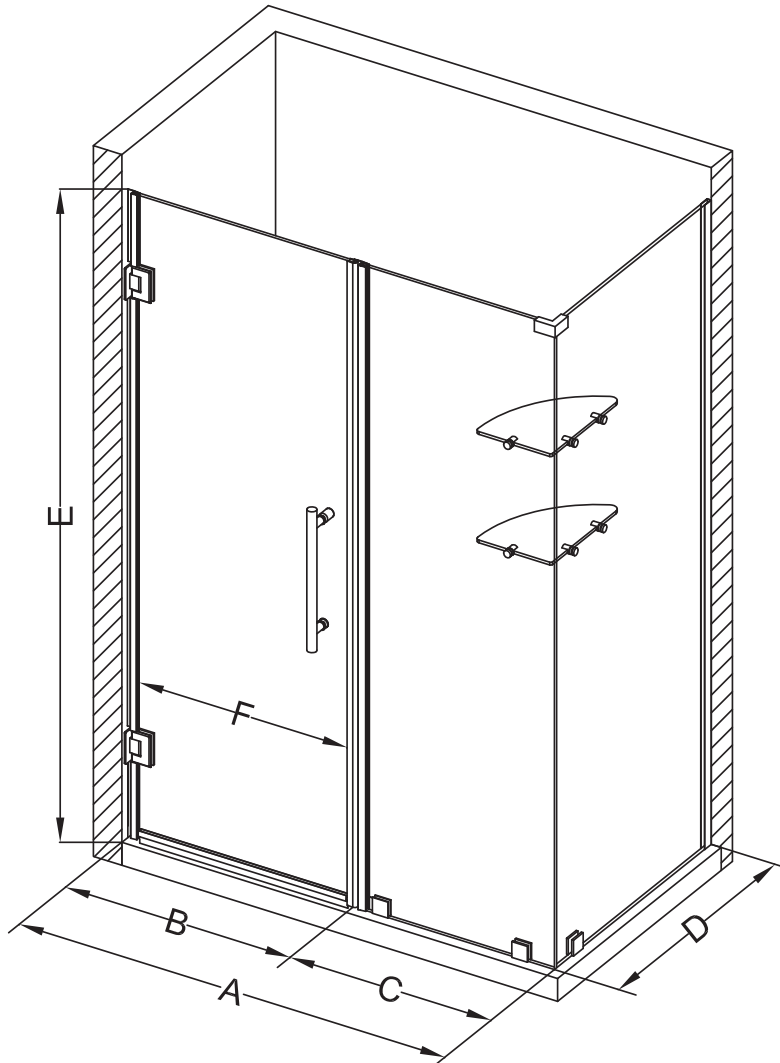

# Aston Bromley GS SEN962-5725

MODEL	WALL OPENING (A)	DOOR PANEL (B)	FIXED PANEL (C)	RETURN PANEL (D)	HEIGHT (E)	DOOR WALK THROUGH (F)
SEN962-572530-10	56 1/4"-57 1/4"	24 5/8"	31 5/8"	30"-30 3/8"	72"	22 5/8"-23 5/8"
SEN962-572532-10	56 1/4"-57 1/4"	24 5/8"	31 5/8"	32"-32 3/8"	72"	22 5/8"-23 5/8"
SEN962-572534-10	56 1/4"-57 1/4"	24 5/8"	31 5/8"	34"-34 3/8"	72"	22 5/8"-23 5/8"
SEN962-572536-10	56 1/4"-57 1/4"	24 5/8"	31 5/8"	36"-36 3/8"	72"	22 5/8"-23 5/8"
SEN962-572538-10	56 1/4"-57 1/4"	24 5/8"	31 5/8"	38"-38 3/8"	72"	22 5/8"-23 5/8"