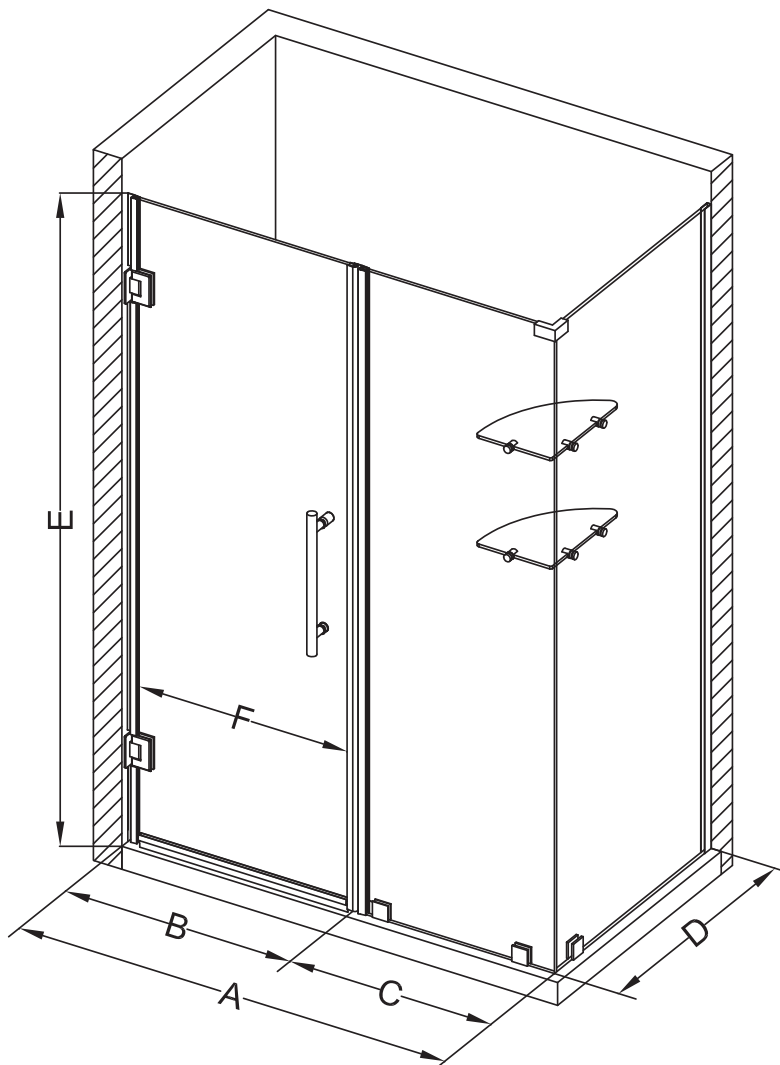

Aston Bromley GS SEN962-5634

MODEL	WALL OPENING (A)	DOOR PANEL (B)	FIXED PANEL (C)	RETURN PANEL (D)	HEIGHT (E)	DOOR WALK THROUGH (F)
SEN962-563430-10	55 1/4" - 56 1/4"	33 5/8"	21 5/8"	30" - 30 3/8"	72"	31 5/8" - 32 5/8"
SEN962-563432-10	55 1/4" - 56 1/4"	33 5/8"	21 5/8"	32" - 32 3/8"	72"	31 5/8" - 32 5/8"
SEN962-563434-10	55 1/4" - 56 1/4"	33 5/8"	21 5/8"	34" - 34 3/8"	72"	31 5/8" - 32 5/8"
SEN962-563436-10	55 1/4" - 56 1/4"	33 5/8"	21 5/8"	36" - 36 3/8"	72"	31 5/8" - 32 5/8"
SEN962-563438-10	55 1/4" - 56 1/4"	33 5/8"	21 5/8"	38" - 38 3/8"	72"	31 5/8" - 32 5/8"