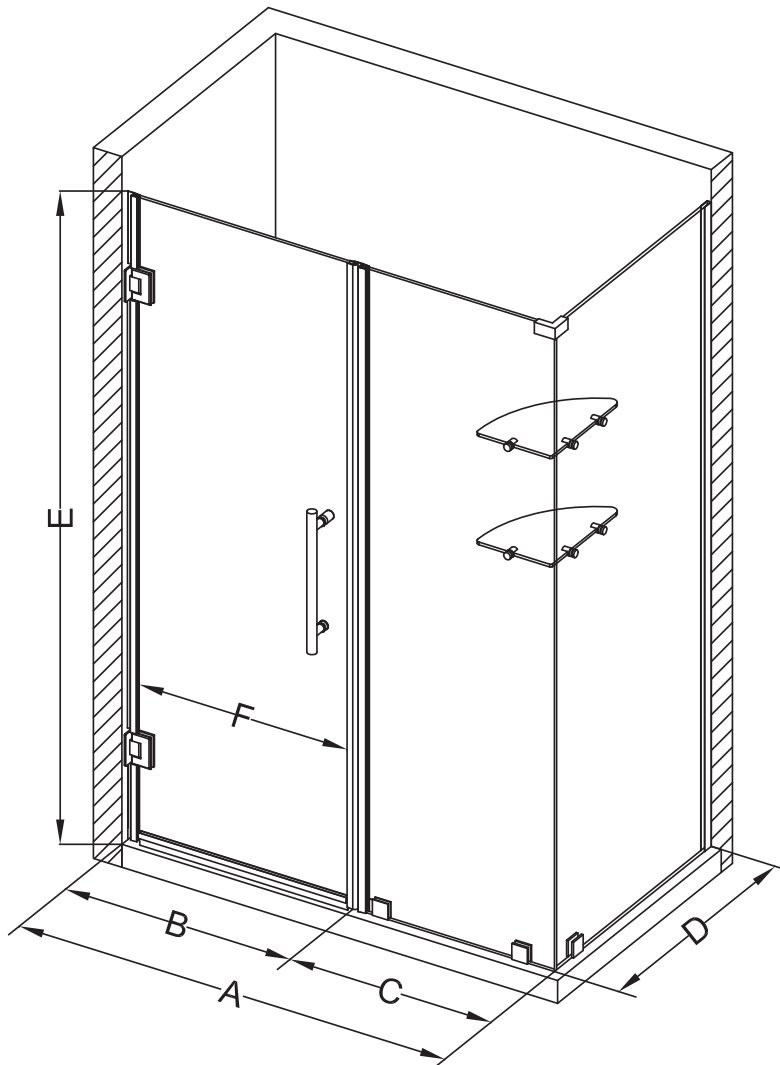

Aston Bromley GS SEN962-5525

MODEL	WALL OPENING (A)	DOOR PANEL (B)	FIXED PANEL (C)	RETURN PANEL (D)	HEIGHT (E)	DOOR WALK THROUGH (F)
SEN962-552530-10	54 1/4" - 55 1/4"	24 5/8"	29 5/8"	30" - 30 3/8"	72"	22 5/8" - 23 5/8"
SEN962-552532-10	54 1/4" - 55 1/4"	24 5/8"	29 5/8"	32" - 32 3/8"	72"	22 5/8" - 23 5/8"
SEN962-552534-10	54 1/4" - 55 1/4"	24 5/8"	29 5/8"	34" - 34 3/8"	72"	22 5/8" - 23 5/8"
SEN962-552536-10	54 1/4" - 55 1/4"	24 5/8"	29 5/8"	36" - 36 3/8"	72"	22 5/8" - 23 5/8"
SEN962-552538-10	54 1/4" - 55 1/4"	24 5/8"	29 5/8"	38" - 38 3/8"	72"	22 5/8" - 23 5/8"