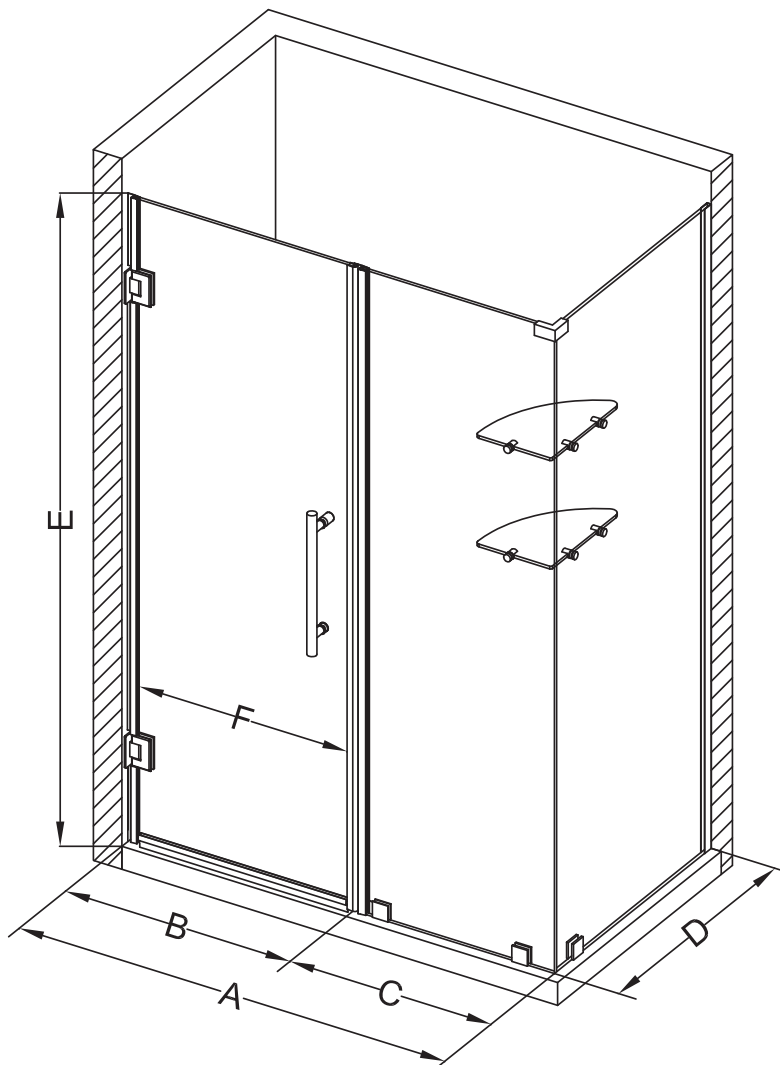

Aston Bromley GS SEN962-5432

MODEL	WALL OPENING (A)	DOOR PANEL (B)	FIXED PANEL (C)	RETURN PANEL (D)	HEIGHT (E)	DOOR WALK THROUGH (F)
SEN962-543230-10	53 1/4" - 54 1/4"	31 5/8"	21 5/8"	30" - 30 3/8"	72"	29 5/8" - 30 5/8"
SEN962-543232-10	53 1/4" - 54 1/4"	31 5/8"	21 5/8"	32" - 32 3/8"	72"	29 5/8" - 30 5/8"
SEN962-543234-10	53 1/4" - 54 1/4"	31 5/8"	21 5/8"	34" - 34 3/8"	72"	29 5/8" - 30 5/8"
SEN962-543236-10	53 1/4" - 54 1/4"	31 5/8"	21 5/8"	36" - 36 3/8"	72"	29 5/8" - 30 5/8"
SEN962-543238-10	53 1/4" - 54 1/4"	31 5/8"	21 5/8"	38" - 38 3/8"	72"	29 5/8" - 30 5/8"