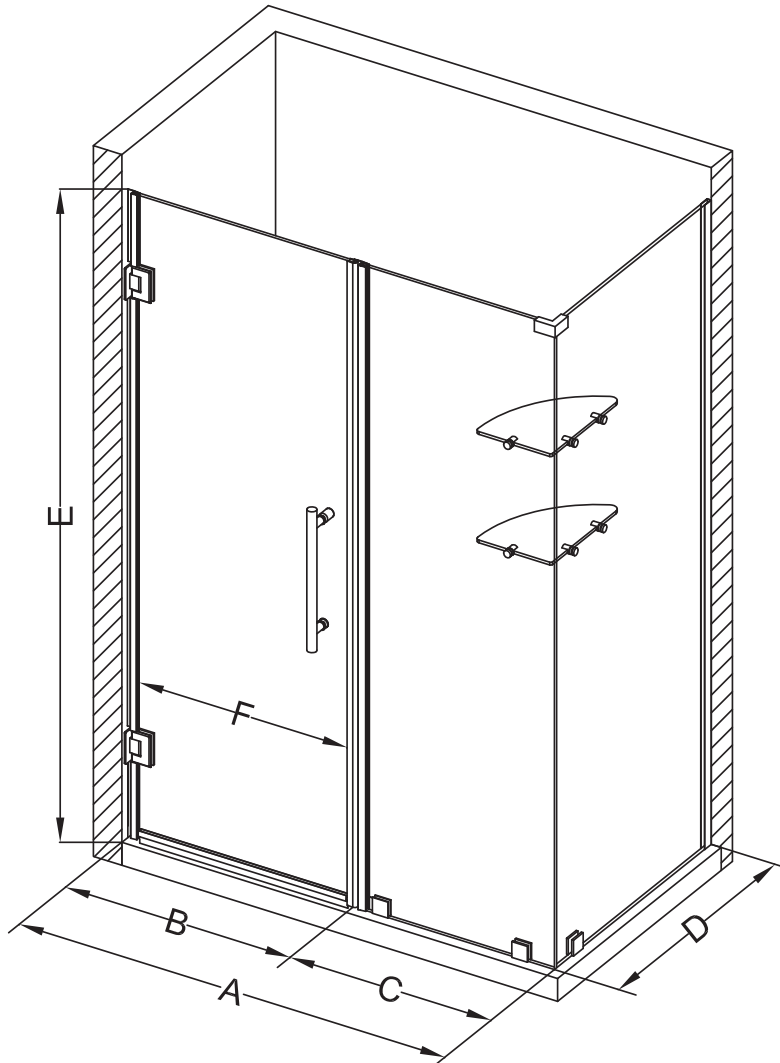

# Aston Bromley GS SEN962-5422

MODEL	WALL OPENING (A)	DOOR PANEL (B)	FIXED PANEL (C)	RETURN PANEL (D)	HEIGHT (E)	DOOR WALK THROUGH (F)
SEN962-542230-10	53 1/4" - 54 1/4"	21 5/8"	31 5/8"	30" - 30 3/8"	72"	19 5/8" - 20 5/8"
SEN962-542232-10	53 1/4" - 54 1/4"	21 5/8"	31 5/8"	32" - 32 3/8"	72"	19 5/8" - 20 5/8"
SEN962-542234-10	53 1/4" - 54 1/4"	21 5/8"	31 5/8"	34" - 34 3/8"	72"	19 5/8" - 20 5/8"
SEN962-542236-10	53 1/4" - 54 1/4"	21 5/8"	31 5/8"	36" - 36 3/8"	72"	19 5/8" - 20 5/8"
SEN962-542238-10	53 1/4" - 54 1/4"	21 5/8"	31 5/8"	38" - 38 3/8"	72"	19 5/8" - 20 5/8"