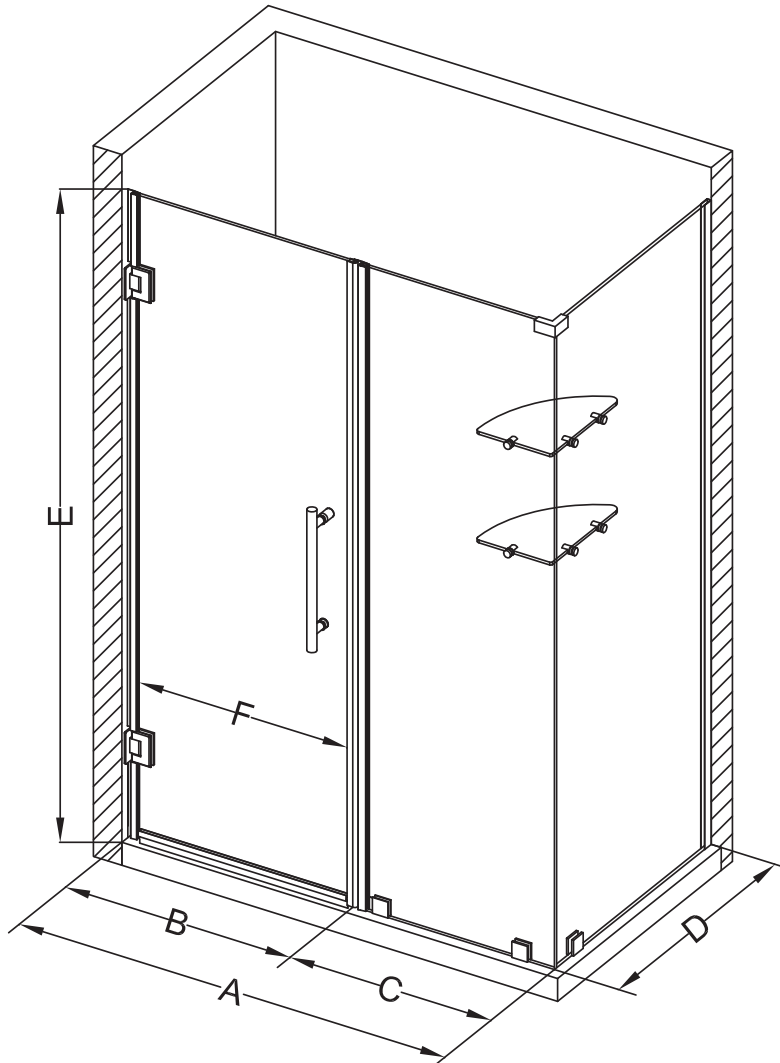

# Aston Bromley GS SEN962-5331

MODEL	WALL OPENING (A)	DOOR PANEL (B)	FIXED PANEL (C)	RETURN PANEL (D)	HEIGHT (E)	DOOR WALK THROUGH (F)
SEN962-533130-10	52 1/4" - 53 1/4"	30 5/8"	21 5/8"	30" - 30 3/8"	72"	28 5/8" - 29 5/8"
SEN962-533132-10	52 1/4" - 53 1/4"	30 5/8"	21 5/8"	32" - 32 3/8"	72"	28 5/8" - 29 5/8"
SEN962-533134-10	52 1/4" - 53 1/4"	30 5/8"	21 5/8"	34" - 34 3/8"	72"	28 5/8" - 29 5/8"
SEN962-533136-10	52 1/4" - 53 1/4"	30 5/8"	21 5/8"	36" - 36 3/8"	72"	28 5/8" - 29 5/8"
SEN962-533138-10	52 1/4" - 53 1/4"	30 5/8"	21 5/8"	38" - 38 3/8"	72"	28 5/8" - 29 5/8"