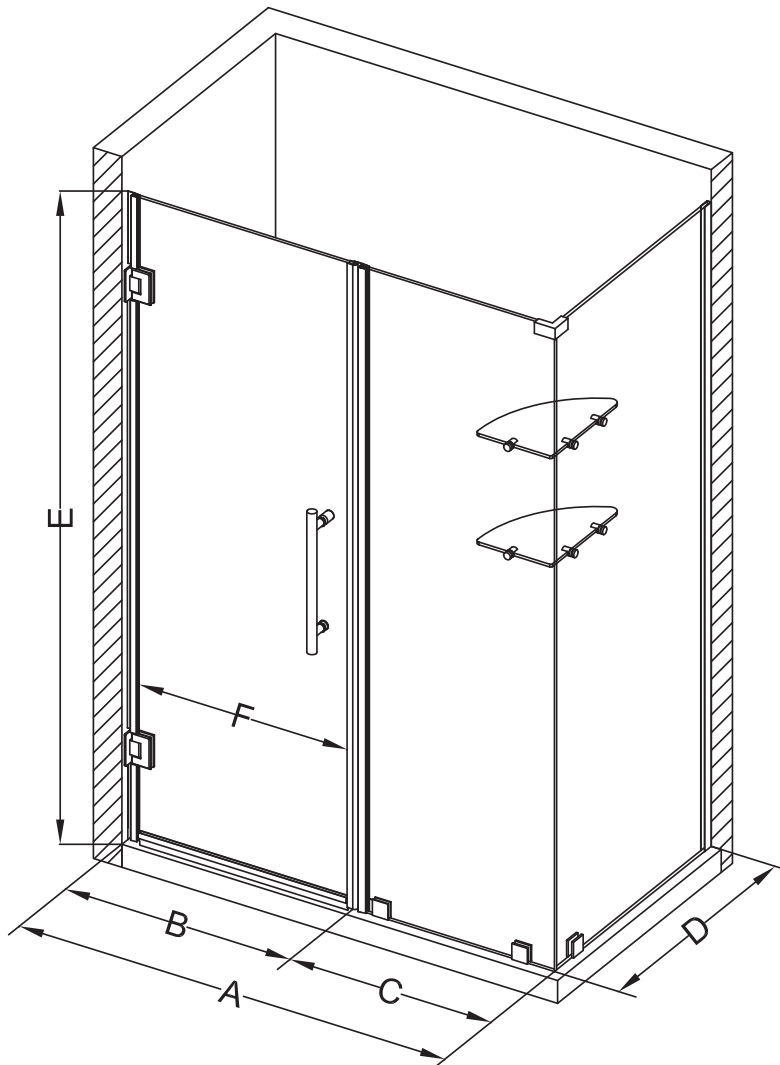

Aston Bromley GS SEN962-4733

MODEL	WALL OPENING (A)	DOOR PANEL (B)	FIXED PANEL (C)	RETURN PANEL (D)	HEIGHT (E)	DOOR WALK THROUGH (F)
SEN962-473330-10	46 1/4"-47 1/4"	32 5/8"	13 5/8"	30"-30 3/8"	72"	30 5/8"-31 5/8"
SEN962-473332-10	46 1/4"-47 1/4"	32 5/8"	13 5/8"	32"-32 3/8"	72"	30 5/8"-31 5/8"
SEN962-473334-10	46 1/4"-47 1/4"	32 5/8"	13 5/8"	34"-34 3/8"	72"	30 5/8"-31 5/8"
SEN962-473336-10	46 1/4"-47 1/4"	32 5/8"	13 5/8"	36"-36 3/8"	72"	30 5/8"-31 5/8"
SEN962-473338-10	46 1/4"-47 1/4"	32 5/8"	13 5/8"	38"-38 3/8"	72"	30 5/8"-31 5/8"