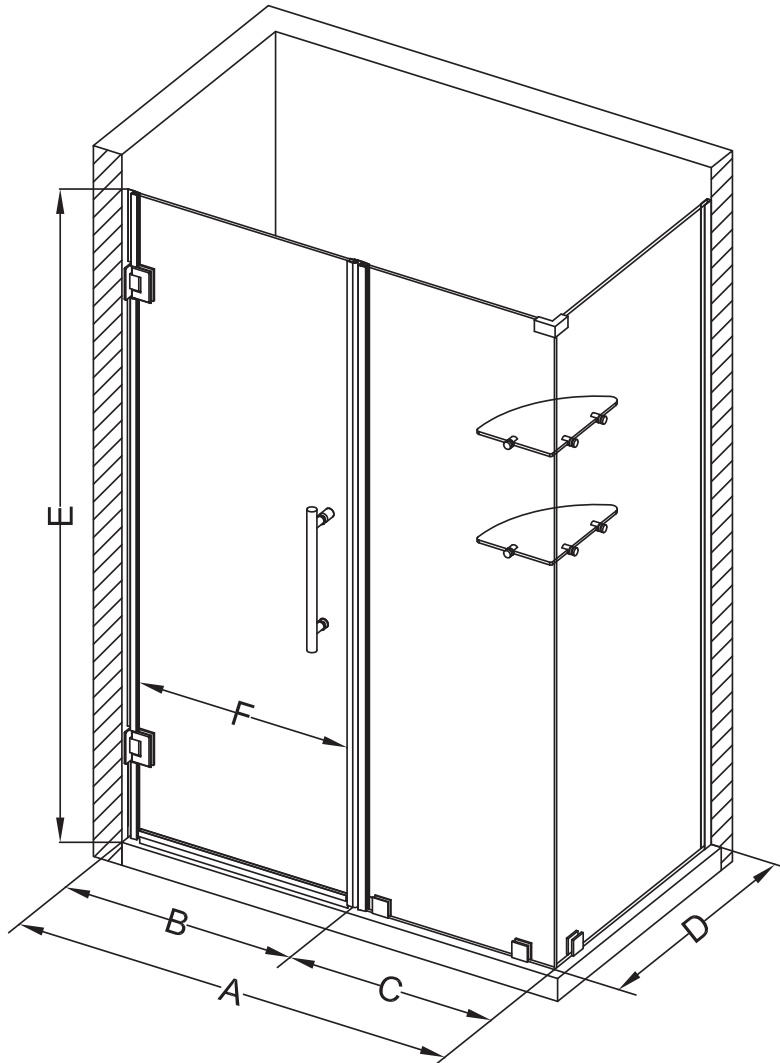

Aston Bromley GS SEN962-4725

MODEL	WALL OPENING (A)	DOOR PANEL (B)	FIXED PANEL (C)	RETURN PANEL (D)	HEIGHT (E)	DOOR WALK THROUGH (F)
SEN962-472530-10	46 1/4"-47 1/4"	24 5/8"	21 5/8"	30"-30 3/8"	72"	22 5/8"-23 5/8"
SEN962-472532-10	46 1/4"-47 1/4"	24 5/8"	21 5/8"	32"-32 3/8"	72"	22 5/8"-23 5/8"
SEN962-472534-10	46 1/4"-47 1/4"	24 5/8"	21 5/8"	34"-34 3/8"	72"	22 5/8"-23 5/8"
SEN962-472536-10	46 1/4"-47 1/4"	24 5/8"	21 5/8"	36"-36 3/8"	72"	22 5/8"-23 5/8"
SEN962-472538-10	46 1/4"-47 1/4"	24 5/8"	21 5/8"	38"-38 3/8"	72"	22 5/8"-23 5/8"