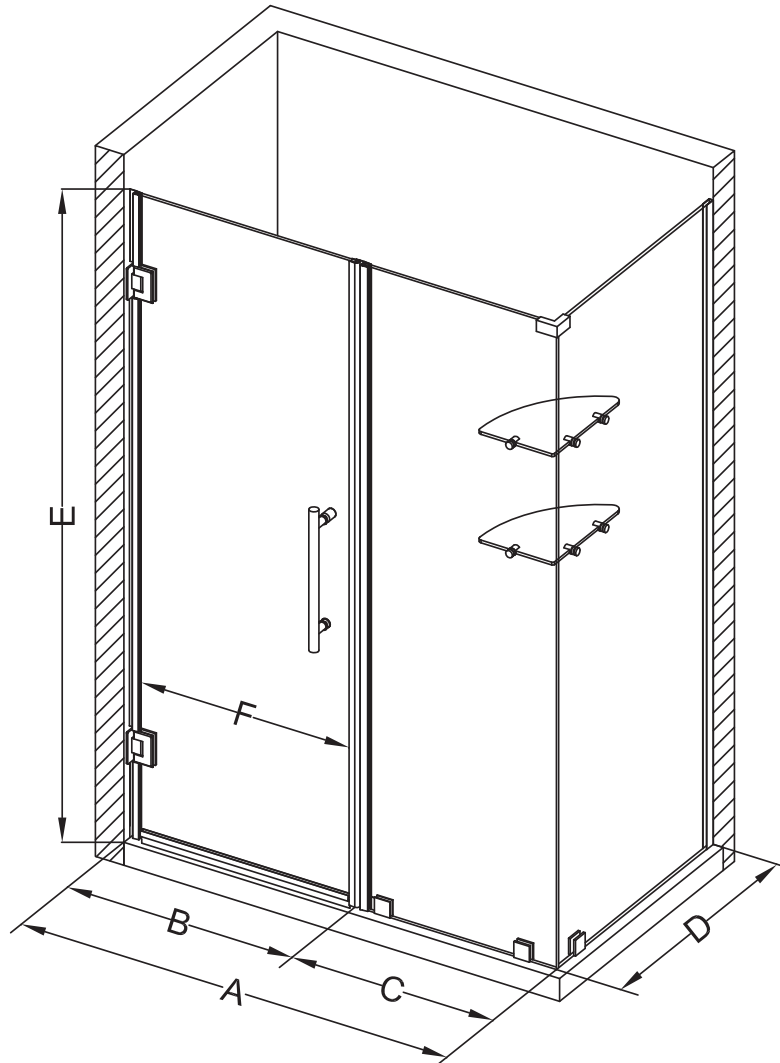

Aston Bromley GS SEN962-4531

MODEL	WALL OPENING (A)	DOOR PANEL (B)	FIXED PANEL (C)	RETURN PANEL (D)	HEIGHT (E)	DOOR WALK THROUGH (F)
SEN962-453130-10	44 1/4"-45 1/4"	30 5/8"	13 5/8"	30"-30 3/8"	72"	28 5/8"-29 5/8"
SEN962-453132-10	44 1/4"-45 1/4"	30 5/8"	13 5/8"	32"-32 3/8"	72"	28 5/8"-29 5/8"
SEN962-453134-10	44 1/4"-45 1/4"	30 5/8"	13 5/8"	34"-34 3/8"	72"	28 5/8"-29 5/8"
SEN962-453136-10	44 1/4"-45 1/4"	30 5/8"	13 5/8"	36"-36 3/8"	72"	28 5/8"-29 5/8"
SEN962-453138-10	44 1/4"-45 1/4"	30 5/8"	13 5/8"	38"-38 3/8"	72"	28 5/8"-29 5/8"