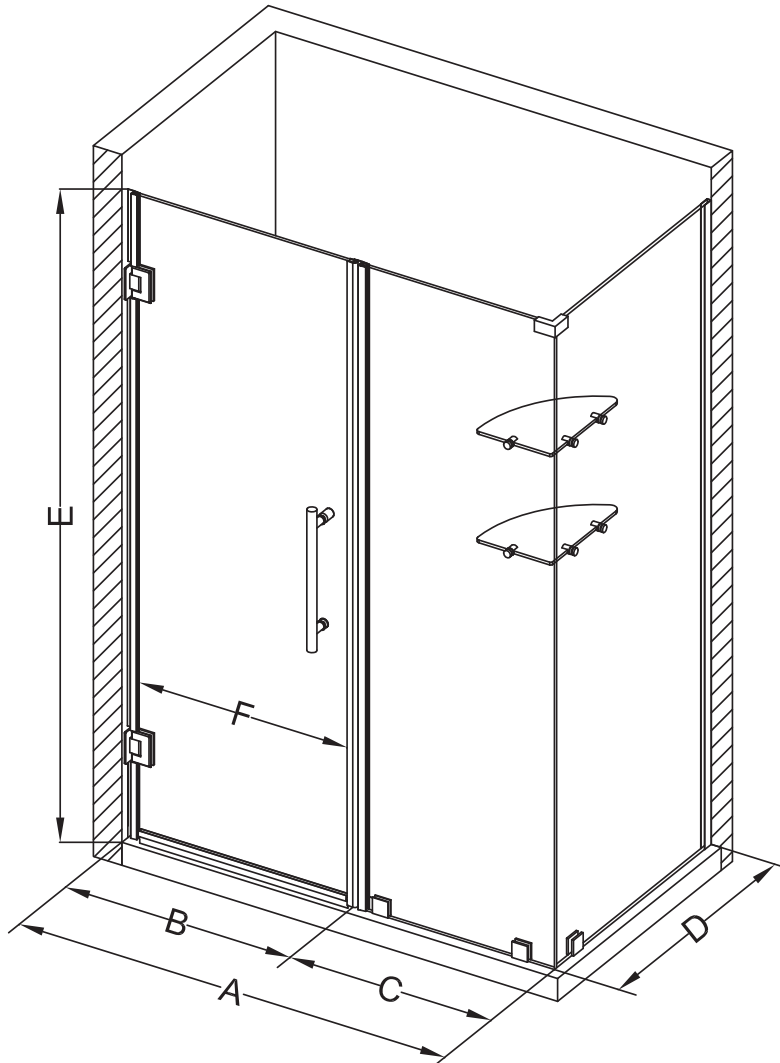

Aston Bromley GS SEN962-4422

MODEL	WALL OPENING (A)	DOOR PANEL (B)	FIXED PANEL (C)	RETURN PANEL (D)	HEIGHT (E)	DOOR WALK THROUGH (F)
SEN962-442230-10	43 1/4"-44 1/4"	21 5/8"	21 5/8"	30"-30 3/8"	72"	19 5/8"-20 5/8"
SEN962-442232-10	43 1/4"-44 1/4"	21 5/8"	21 5/8"	32"-32 3/8"	72"	19 5/8"-20 5/8"
SEN962-442234-10	43 1/4"-44 1/4"	21 5/8"	21 5/8"	34"-34 3/8"	72"	19 5/8"-20 5/8"
SEN962-442236-10	43 1/4"-44 1/4"	21 5/8"	21 5/8"	36"-36 3/8"	72"	19 5/8"-20 5/8"
SEN962-442238-10	43 1/4"-44 1/4"	21 5/8"	21 5/8"	38"-38 3/8"	72"	19 5/8"-20 5/8"