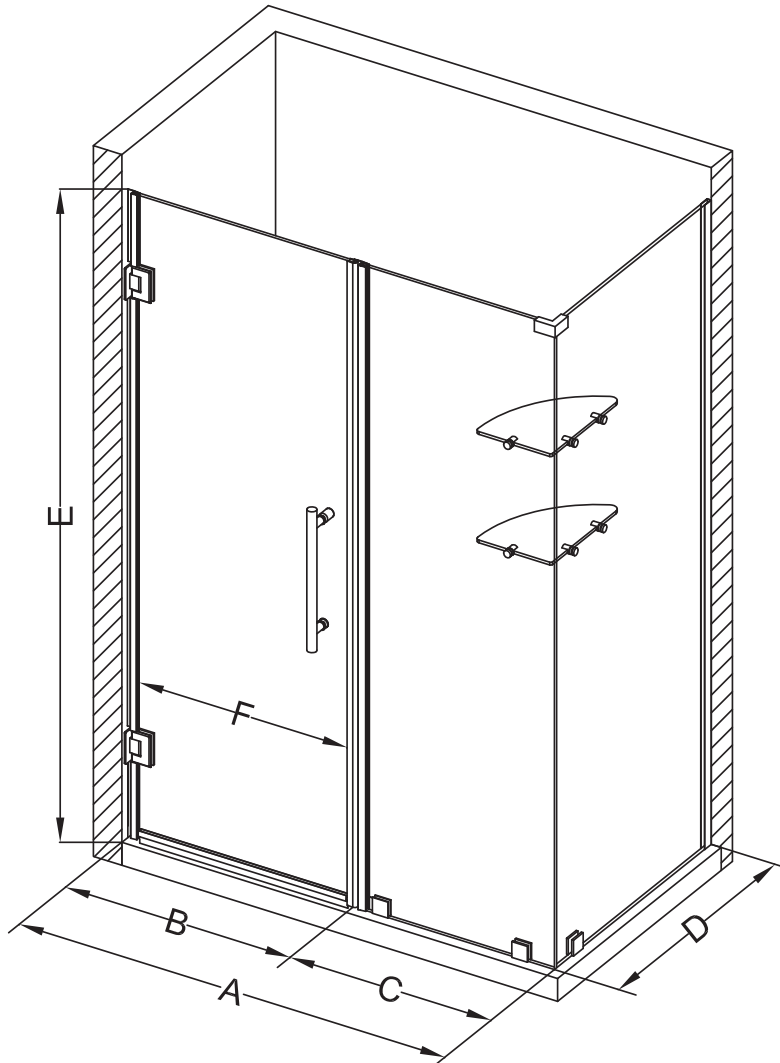

Aston Bromley GS SEN962-4329

MODEL	WALL OPENING (A)	DOOR PANEL (B)	FIXED PANEL (C)	RETURN PANEL (D)	HEIGHT (E)	DOOR WALK THROUGH (F)
SEN962-432930-10	42 1/4"-43 1/4"	28 5/8"	13 5/8"	30"-30 3/8"	72"	26 5/8"-27 5/8"
SEN962-432932-10	42 1/4"-43 1/4"	28 5/8"	13 5/8"	32"-32 3/8"	72"	26 5/8"-27 5/8"
SEN962-432934-10	42 1/4"-43 1/4"	28 5/8"	13 5/8"	34"-34 3/8"	72"	26 5/8"-27 5/8"
SEN962-432936-10	42 1/4"-43 1/4"	28 5/8"	13 5/8"	36"-36 3/8"	72"	26 5/8"-27 5/8"
SEN962-432938-10	42 1/4"-43 1/4"	28 5/8"	13 5/8"	38"-38 3/8"	72"	26 5/8"-27 5/8"