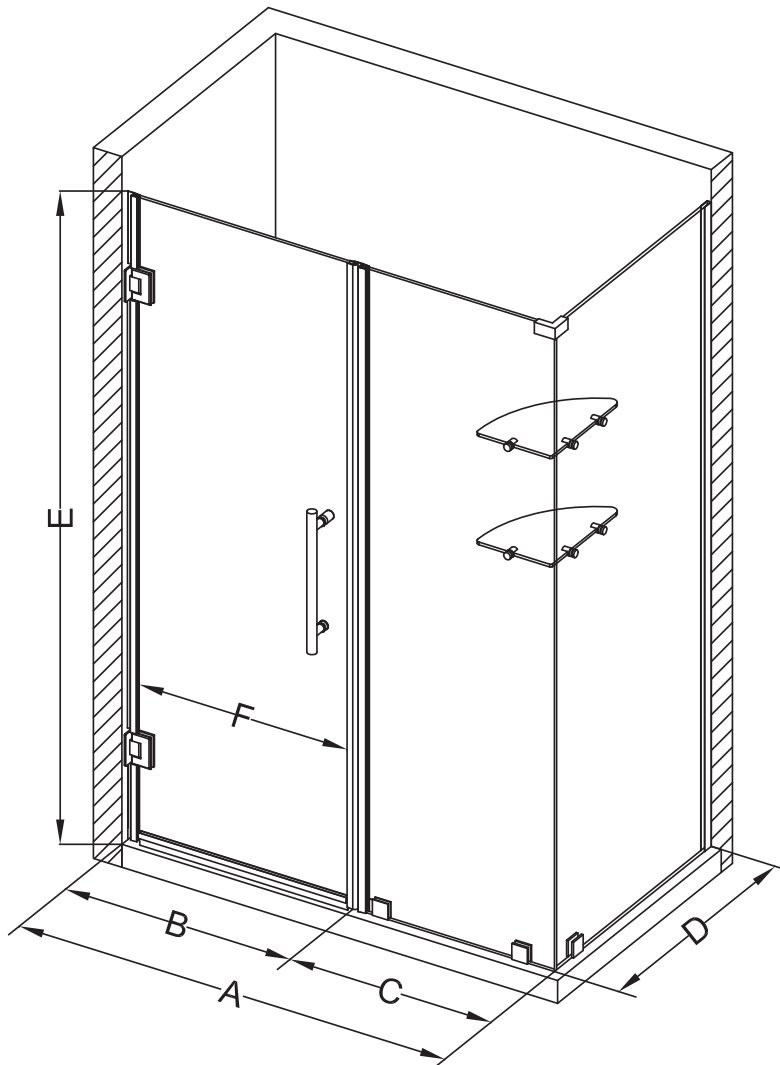

Aston Bromley GS SEN962-4127

MODEL	WALL OPENING (A)	DOOR PANEL (B)	FIXED PANEL (C)	RETURN PANEL (D)	HEIGHT (E)	DOOR WALK THROUGH (F)
SEN962-412730-10	40 1/4"-41 1/4"	26 5/8"	13 5/8"	30"-30 3/8"	72"	24 5/8"-25 5/8"
SEN962-412732-10	40 1/4"-41 1/4"	26 5/8"	13 5/8"	32"-32 3/8"	72"	24 5/8"-25 5/8"
SEN962-412734-10	40 1/4"-41 1/4"	26 5/8"	13 5/8"	34"-34 3/8"	72"	24 5/8"-25 5/8"
SEN962-412736-10	40 1/4"-41 1/4"	26 5/8"	13 5/8"	36"-36 3/8"	72"	24 5/8"-25 5/8"
SEN962-412738-10	40 1/4"-41 1/4"	26 5/8"	13 5/8"	38"-38 3/8"	72"	24 5/8"-25 5/8"