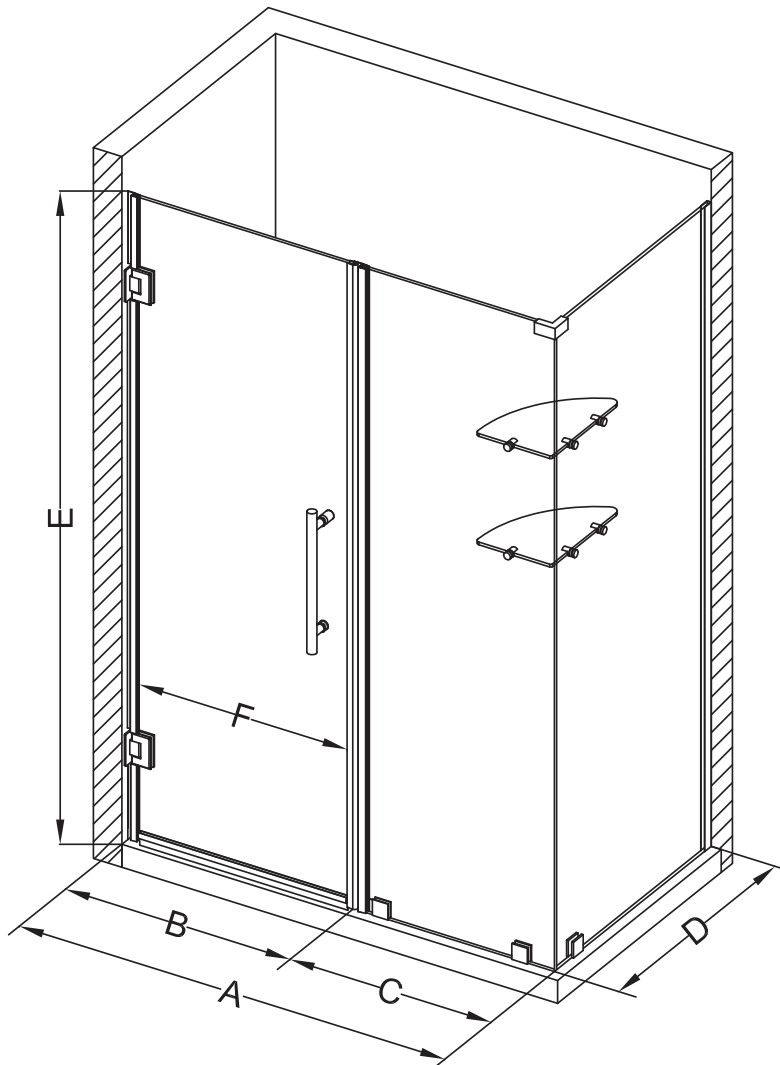

Aston Bromley GS SEN962-4026

MODEL	WALL OPENING (A)	DOOR PANEL (B)	FIXED PANEL (C)	RETURN PANEL (D)	HEIGHT (E)	DOOR WALK THROUGH (F)
SEN962-402630-10	39 1/4"-40 1/4"	25 5/8"	13 5/8"	30"-30 3/8"	72"	23 5/8"-24 5/8"
SEN962-402632-10	39 1/4"-40 1/4"	25 5/8"	13 5/8"	32"-32 3/8"	72"	23 5/8"-24 5/8"
SEN962-402634-10	39 1/4"-40 1/4"	25 5/8"	13 5/8"	34"-34 3/8"	72"	23 5/8"-24 5/8"
SEN962-402636-10	39 1/4"-40 1/4"	25 5/8"	13 5/8"	36"-36 3/8"	72"	23 5/8"-24 5/8"
SEN962-402638-10	39 1/4"-40 1/4"	25 5/8"	13 5/8"	38"-38 3/8"	72"	23 5/8"-24 5/8"