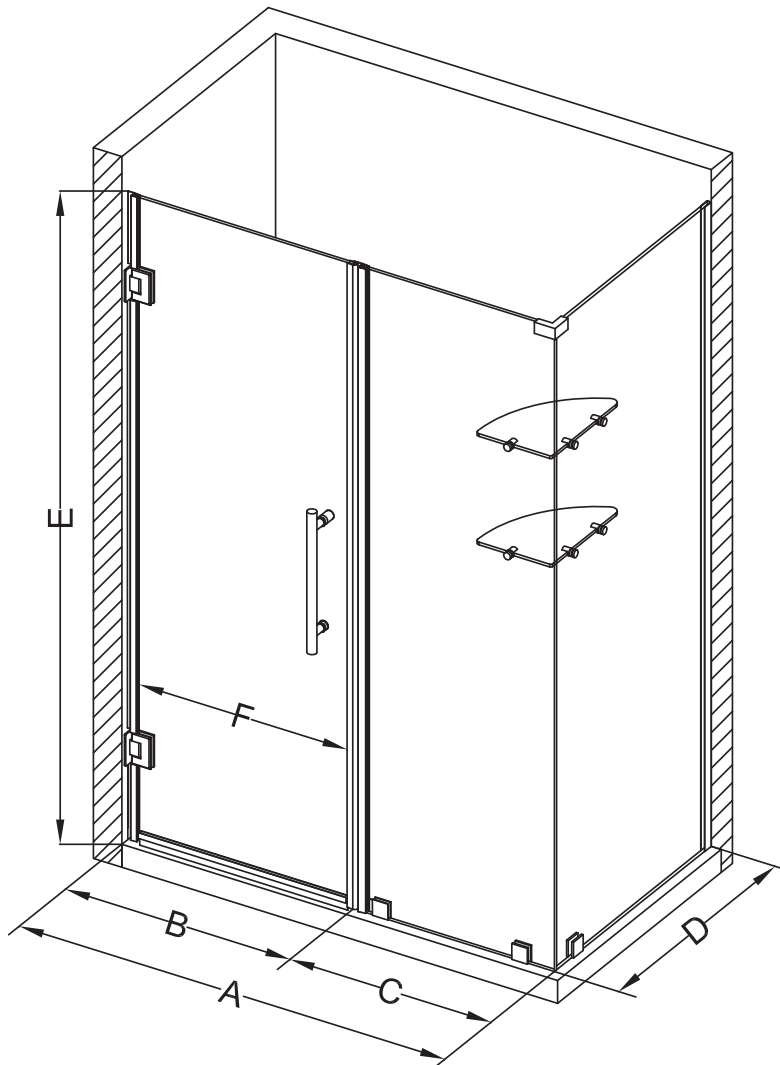

Aston Bromley GS SEN962-3925

MODEL	WALL OPENING (A)	DOOR PANEL (B)	FIXED PANEL (C)	RETURN PANEL (D)	HEIGHT (E)	DOOR WALK THROUGH (F)
SEN962-392530-10	38 1/4" - 39 1/4"	24 5/8"	13 5/8"	30" - 30 3/8"	72"	22 5/8" - 23 5/8"
SEN962-392532-10	38 1/4" - 39 1/4"	24 5/8"	13 5/8"	32" - 32 3/8"	72"	22 5/8" - 23 5/8"
SEN962-392534-10	38 1/4" - 39 1/4"	24 5/8"	13 5/8"	34" - 34 3/8"	72"	22 5/8" - 23 5/8"
SEN962-392536-10	38 1/4" - 39 1/4"	24 5/8"	13 5/8"	36" - 36 3/8"	72"	22 5/8" - 23 5/8"
SEN962-392538-10	38 1/4" - 39 1/4"	24 5/8"	13 5/8"	38" - 38 3/8"	72"	22 5/8" - 23 5/8"