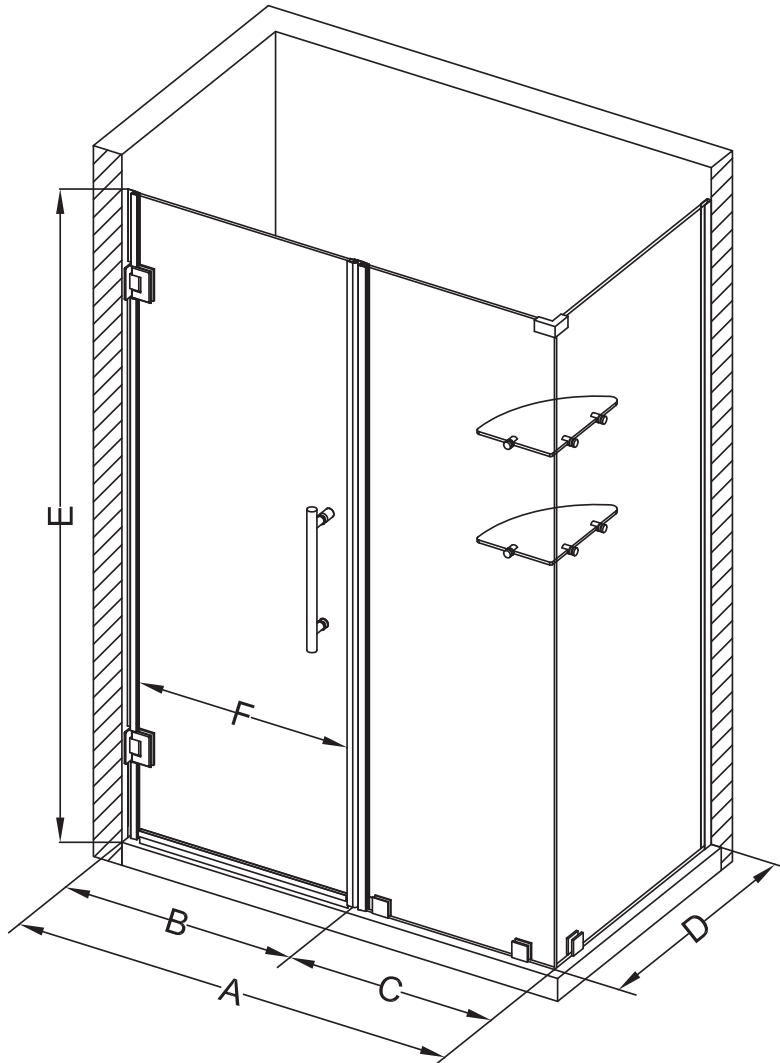

Aston Bromley GS SEN962-3723

MODEL	WALL OPENING (A)	DOOR PANEL (B)	FIXED PANEL (C)	RETURN PANEL (D)	HEIGHT (E)	DOOR WALK THROUGH (F)
SEN962-372330-10	36 1/4"-37 1/4"	22 5/8"	13 5/8"	30"-30 3/8"	72"	20 5/8"-21 5/8"
SEN962-372332-10	36 1/4"-37 1/4"	22 5/8"	13 5/8"	32"-32 3/8"	72"	20 5/8"-21 5/8"
SEN962-372334-10	36 1/4"-37 1/4"	22 5/8"	13 5/8"	34"-34 3/8"	72"	20 5/8"-21 5/8"
SEN962-372336-10	36 1/4"-37 1/4"	22 5/8"	13 5/8"	36"-36 3/8"	72"	20 5/8"-21 5/8"
SEN962-372338-10	36 1/4"-37 1/4"	22 5/8"	13 5/8"	38"-38 3/8"	72"	20 5/8"-21 5/8"