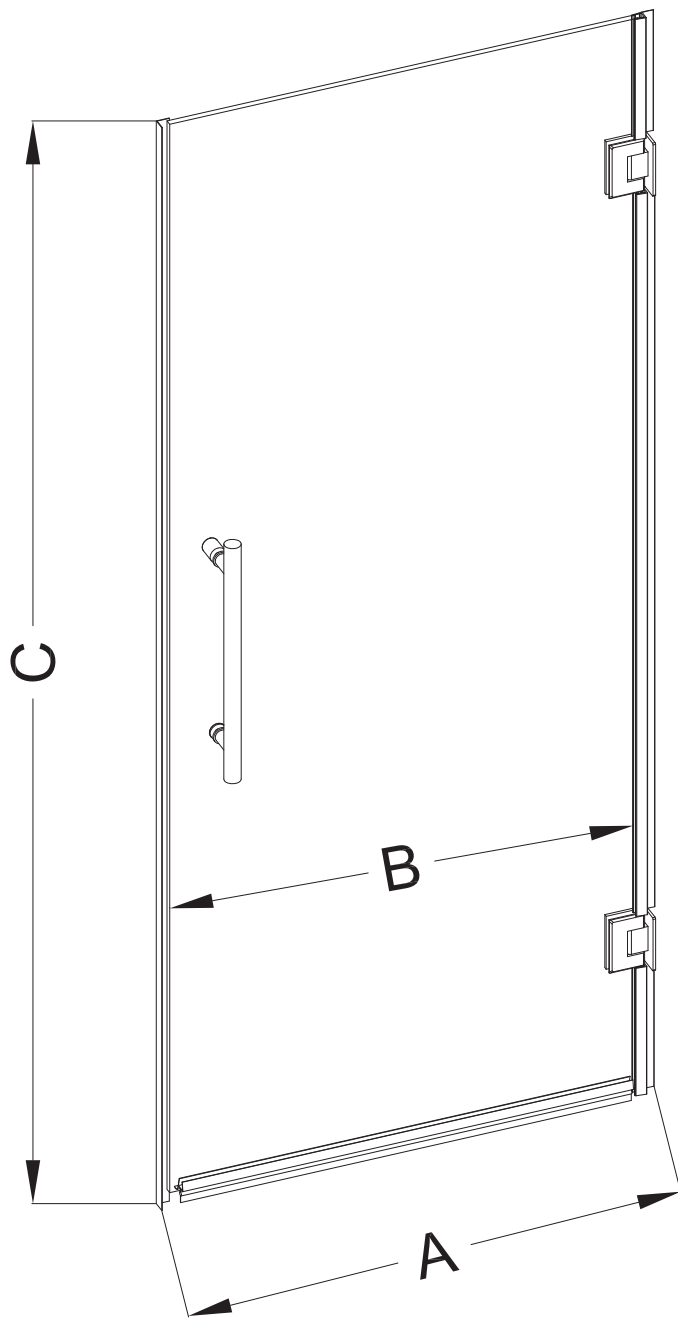

Aston Kinkade SDR997

MODEL	FINISHED OPENING (A)	WALKTHROUGH OPENING (B)	HEIGHT (C)
SDR997-22-10	21 3/4" -22 1/4"	19 5/8" -20 1/4"	72"
SDR997-23-10	22 3/4" -23 1/4"	20 5/8" -21 1/4"	72"
SDR997-24-10	23 3/4" -24 1/4"	21 5/8" -22 1/4"	72"
SDR997-25-10	24 3/4" -25 1/4"	22 5/8" -23 1/4"	72"
SDR997-26-10	25 3/4" -26 1/4"	23 5/8" -24 1/4"	72"
SDR997-27-10	26 3/4" -27 1/4"	24 5/8" -25 1/4"	72"
SDR997-28-10	27 3/4" -28 1/4"	25 5/8" -26 1/4"	72"
SDR997-29-10	28 3/4" -29 1/4"	26 5/8" -27 1/4"	72"
SDR997-30-10	29 3/4" -30 1/4"	27 5/8" -28 1/4"	72"
SDR997-31-10	30 3/4" -31 1/4"	28 5/8" -29 1/4"	72"
SDR997-32-10	31 3/4" -32 1/4"	29 5/8" -30 1/4"	72"
SDR997-33-10	32 3/4" -33 1/4"	30 5/8" -31 1/4"	72"
SDR997-34-10	33 3/4" -34 1/4"	31 5/8" -32 1/4"	72"
SDR997-35-10	34 3/4" -35 1/4"	32 5/8" -33 1/4"	72"
SDR997-36-10	35 3/4" -36 1/4"	33 5/8" -34 1/4"	72"
SDR997-38-10	37 3/4" -38 1/4"	35 5/8" -36 1/4"	72"